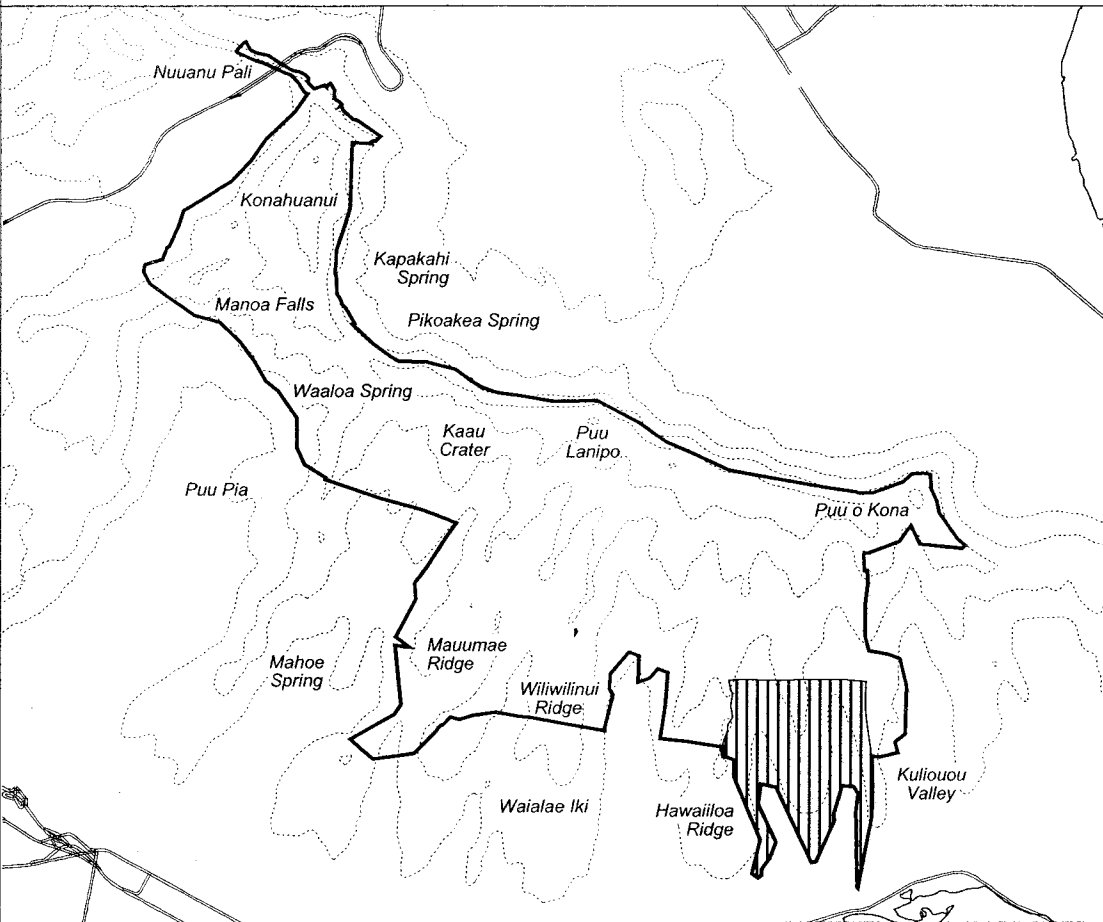

Map 281 Unit 35 - *Chamaesyce celastroides* var. *kaenana* - e

Critical Habitat Unit 35

Critical Habitat for  
*Chamaesyce celastroides* var. *kaenana* - e

Elevation (500-ft. contours)

Major Road

Coastline

0 0.5 1 Miles

0 0.5 1 Kilometers