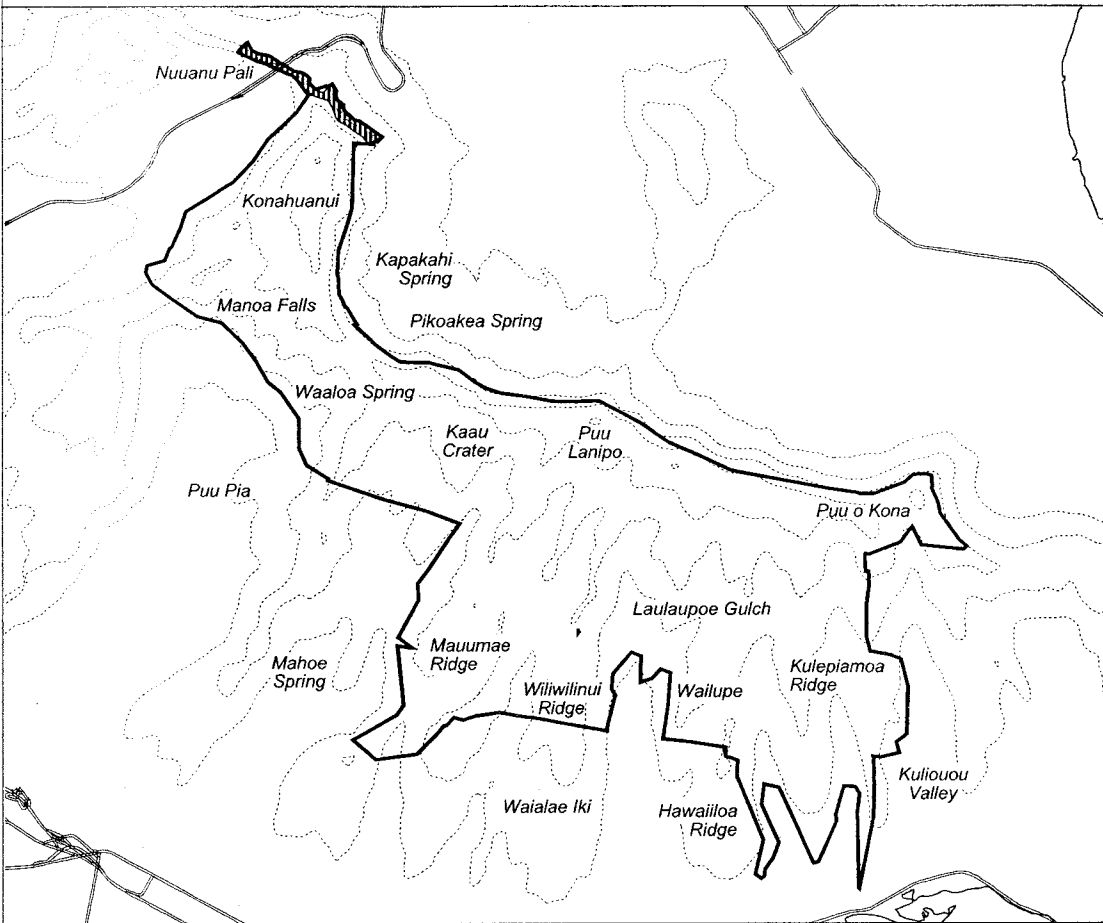

Map 282 Unit 35 - *Chamaesyce deppeana* - b

-  Critical Habitat Unit 35
-  Critical Habitat for *Chamaesyce deppeana* - b
-  Elevation (500-ft. contours)
-  Major Road
-  Coastline

0 0.5 1 Miles

0 0.5 1 Kilometers