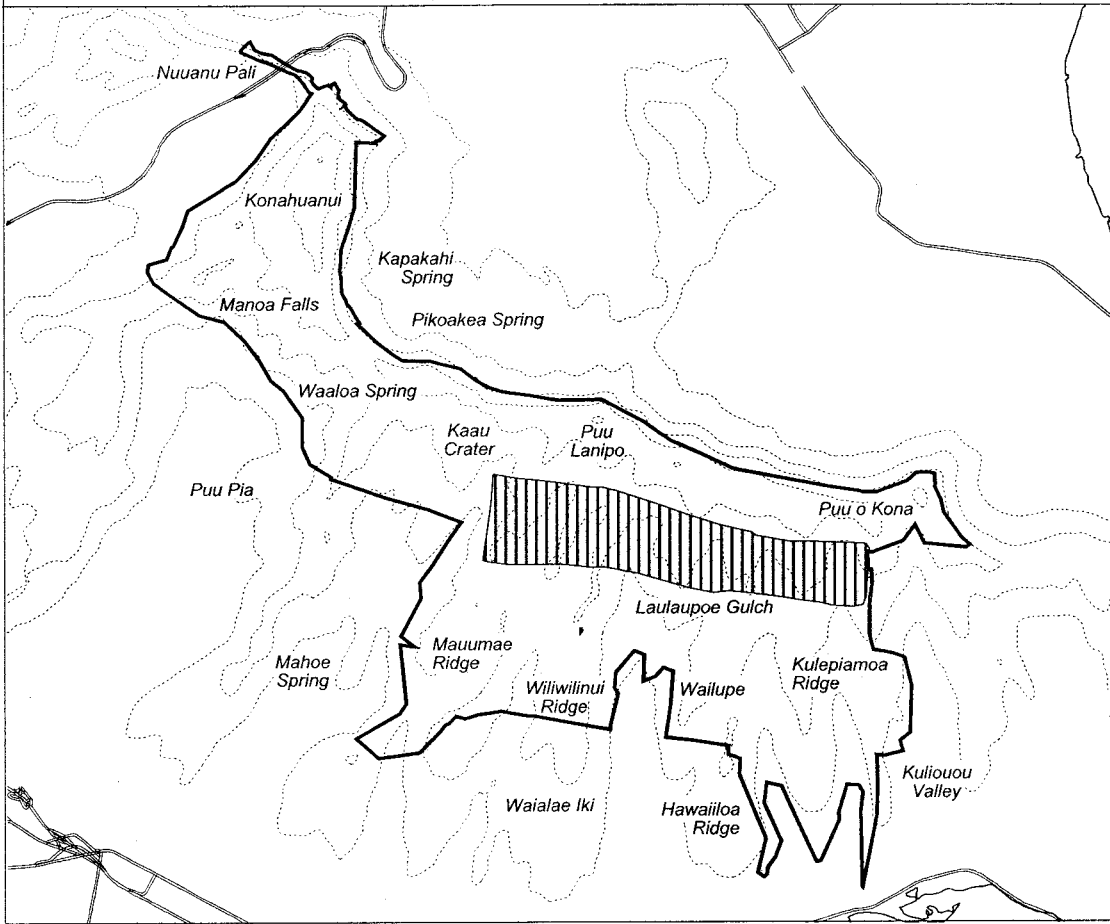

# Map 284 Unit 35 - *Cyanea grimesiana* ssp. *grimesiana* - b

-  Critical Habitat Unit 35
-  Critical Habitat for *Cyanea grimesiana* ssp. *grimesiana* - b
-  Elevation (500-ft. contours)
-  Major Road
-  Coastline

0 0.5 1 Miles

0 0.5 1 Kilometers