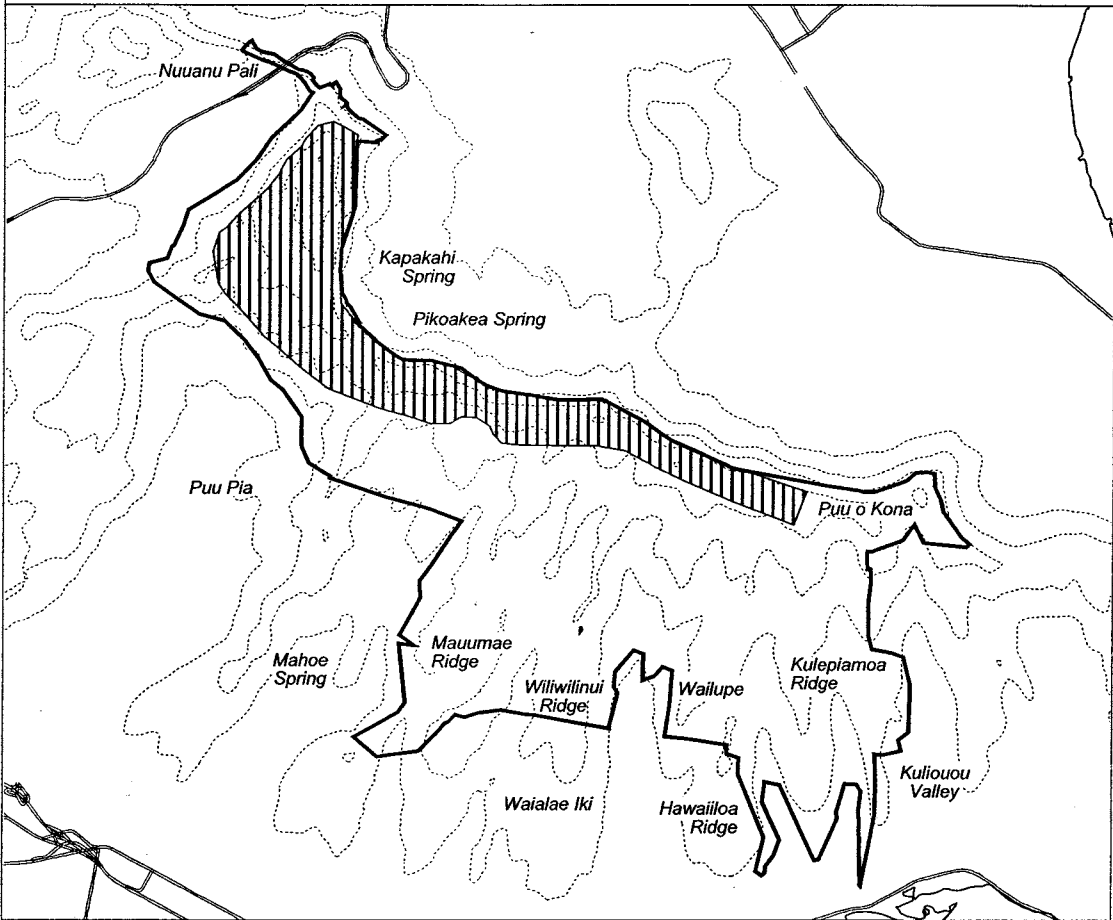

Map 285 Unit 35 - *Cyanea humboldtiana - e*

-  Critical Habitat Unit 35
-  Critical Habitat for *Cyanea humboldtiana - e*
-  Elevation (500-ft. contours)
-  Major Road
-  Coastline