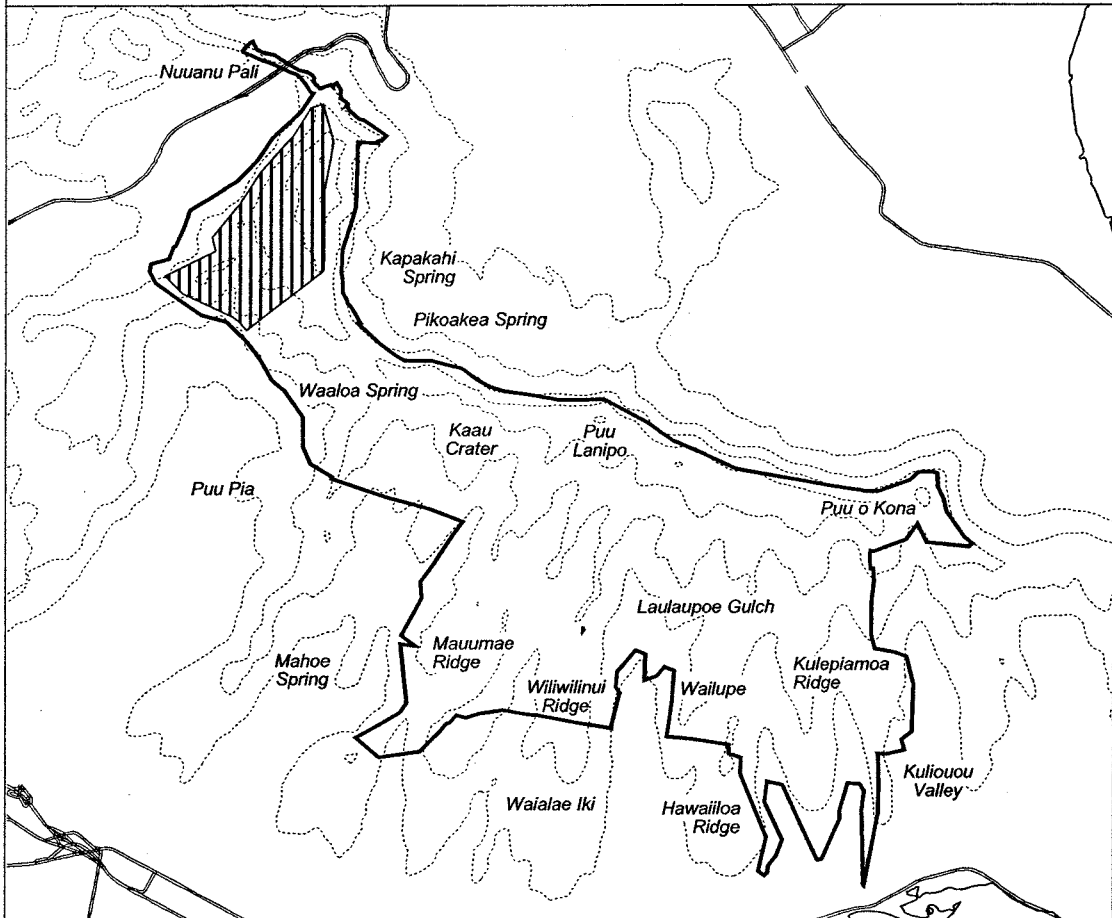

Map 286 Unit 35 - *Cyanea koolauensis* - c

-  Critical Habitat Unit 35
-  Critical Habitat for *Cyanea koolauensis* - c
-  Elevation (500-ft. contours)
-  Major Road
-  Coastline