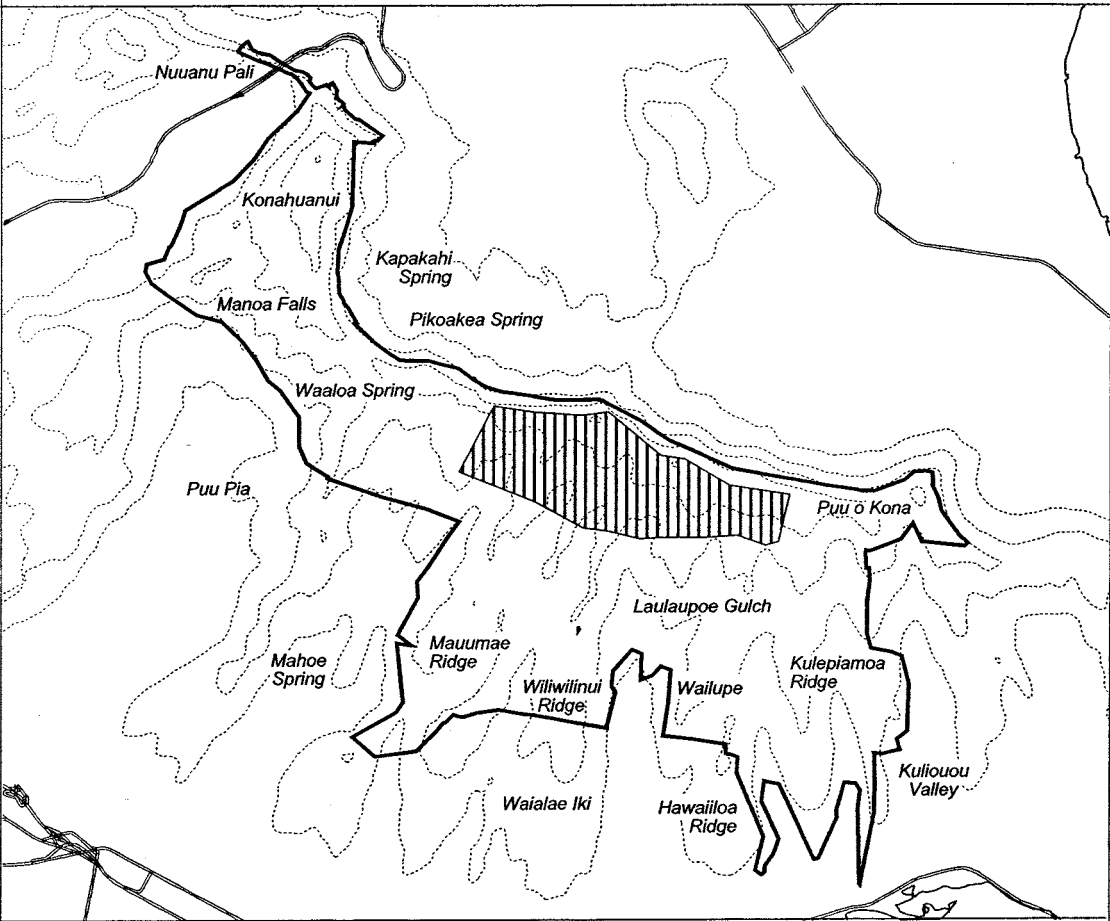

Map 287 Unit 35 - *Cyanea koolauensis* - d

-  Critical Habitat Unit 35
-  Critical Habitat for *Cyanea koolauensis* - d
-  Elevation (500-ft. contours)
-  Major Road
-  Coastline