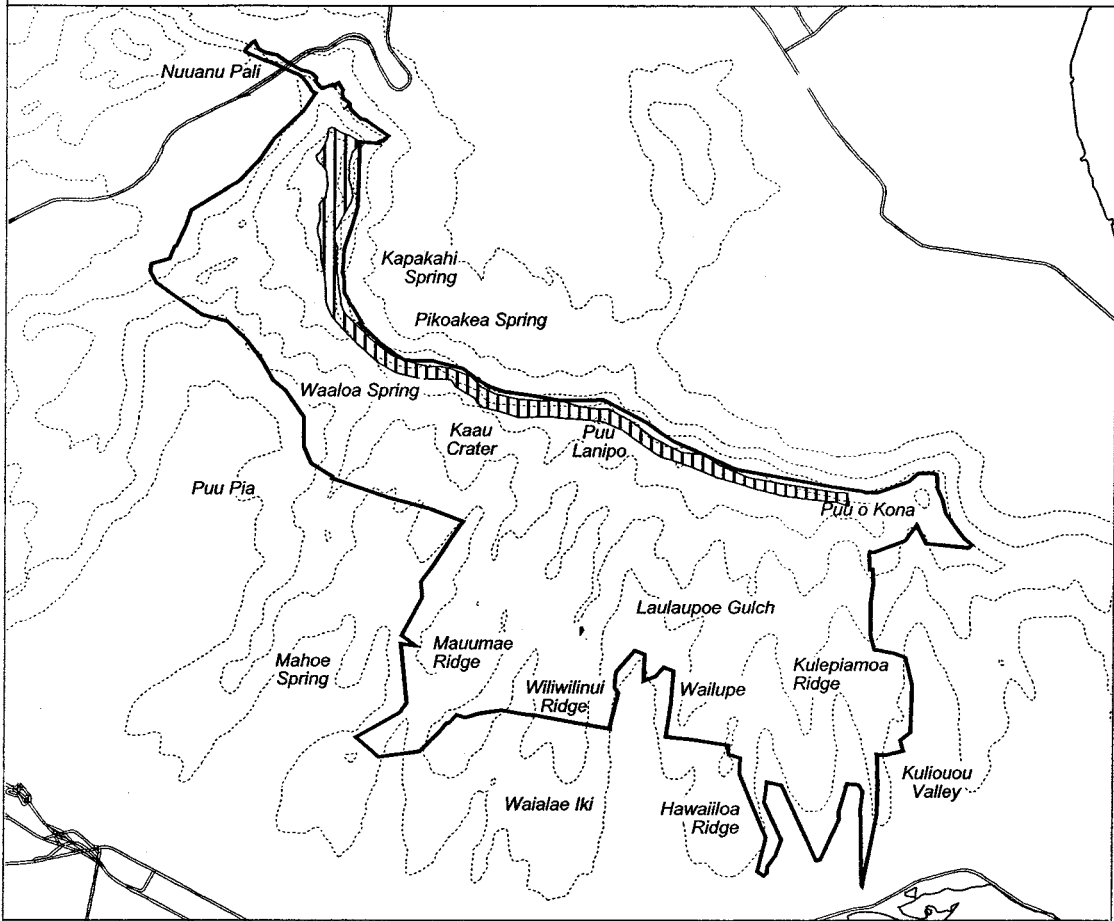

Map 288 Unit 35 - *Cyanea st.-johnii* - b

-  Critical Habitat Unit 35
-  Critical Habitat for *Cyanea st.-johnii* - b
-  Elevation (500-ft. contours)
-  Major Road
-  Coastline

0 0.5 1 Miles

0 0.5 1 Kilometers