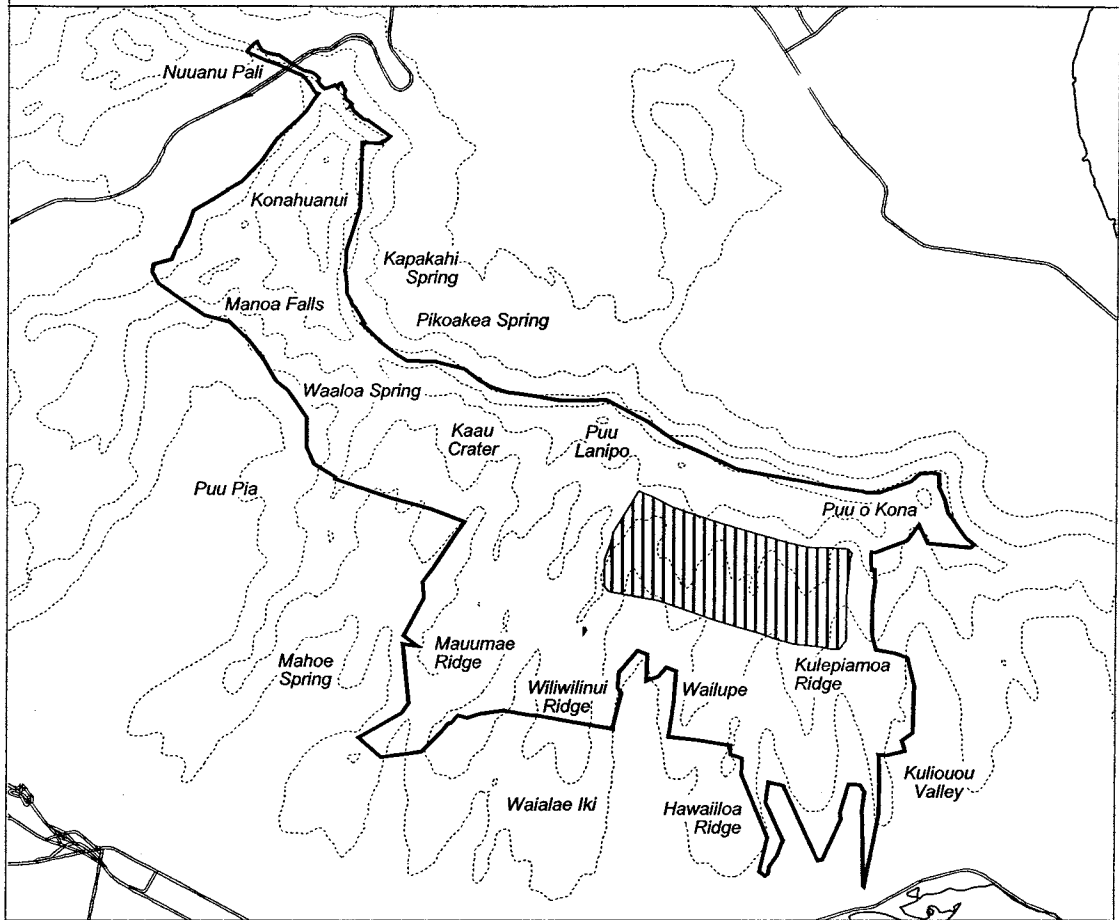

Map 289 Unit 35 - *Cyanea superba* - d

-  Critical Habitat Unit 35
-  Critical Habitat for *Cyanea superba* - d
-  Elevation (500-ft. contours)
-  Major Road
-  Coastline

0 0.5 1 Miles

0 0.5 1 Kilometers