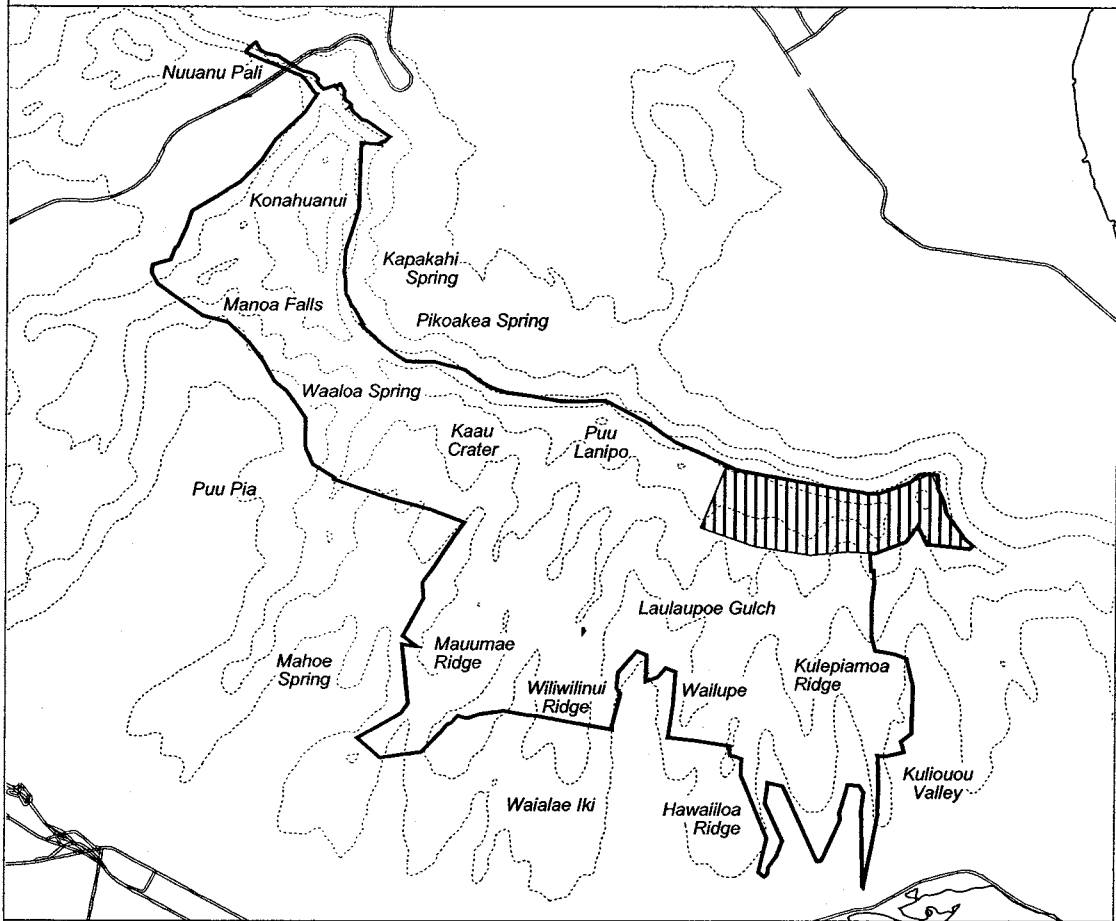

Map 290 Unit 35 - *Cyrtandra polyantha* - a

 Critical Habitat Unit 35

 Critical Habitat for
Cyrtandra polyantha - a

 Elevation (500-ft. contours)

 Major Road

 Coastline

0 0.5 1 Miles

0 0.5 1 Kilometers