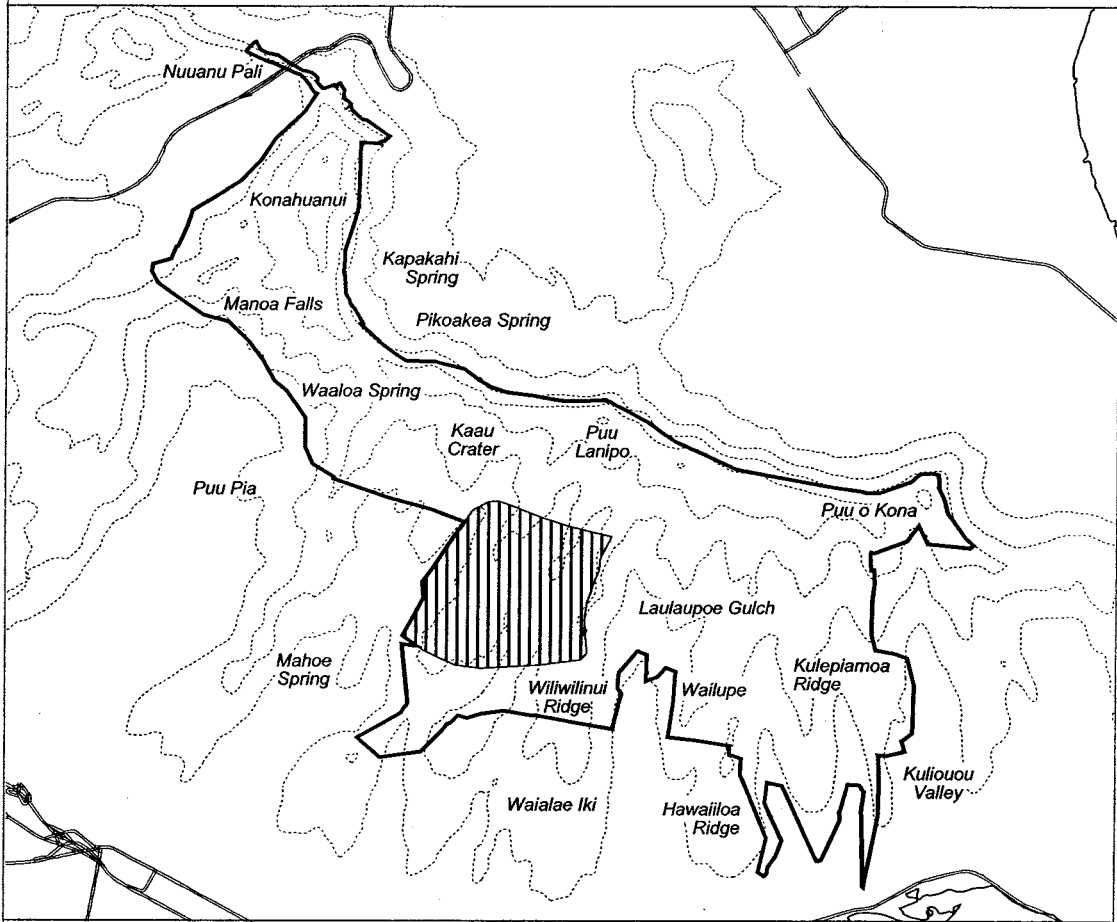

Map 291 Unit 35 - *Delissea subcordata* - e

-  Critical Habitat Unit 35
-  Critical Habitat for *Delissea subcordata* - e
-  Elevation (500-ft. contours)
-  Major Road
-  Coastline