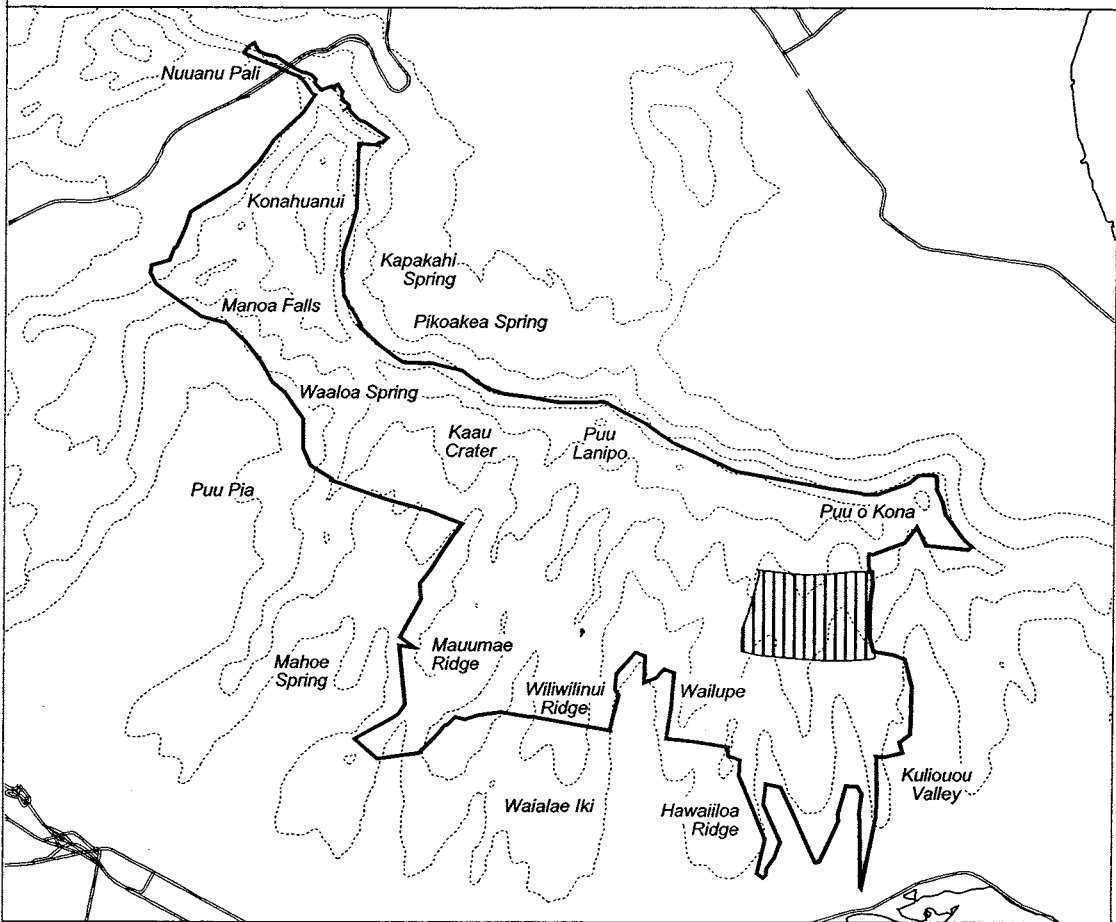

Map 292 Unit 35 - *Delissea subcordata* - f

-  Critical Habitat Unit 35
-  Critical Habitat for *Delissea subcordata* - f
-  Elevation (500-ft. contours)
-  Major Road
-  Coastline