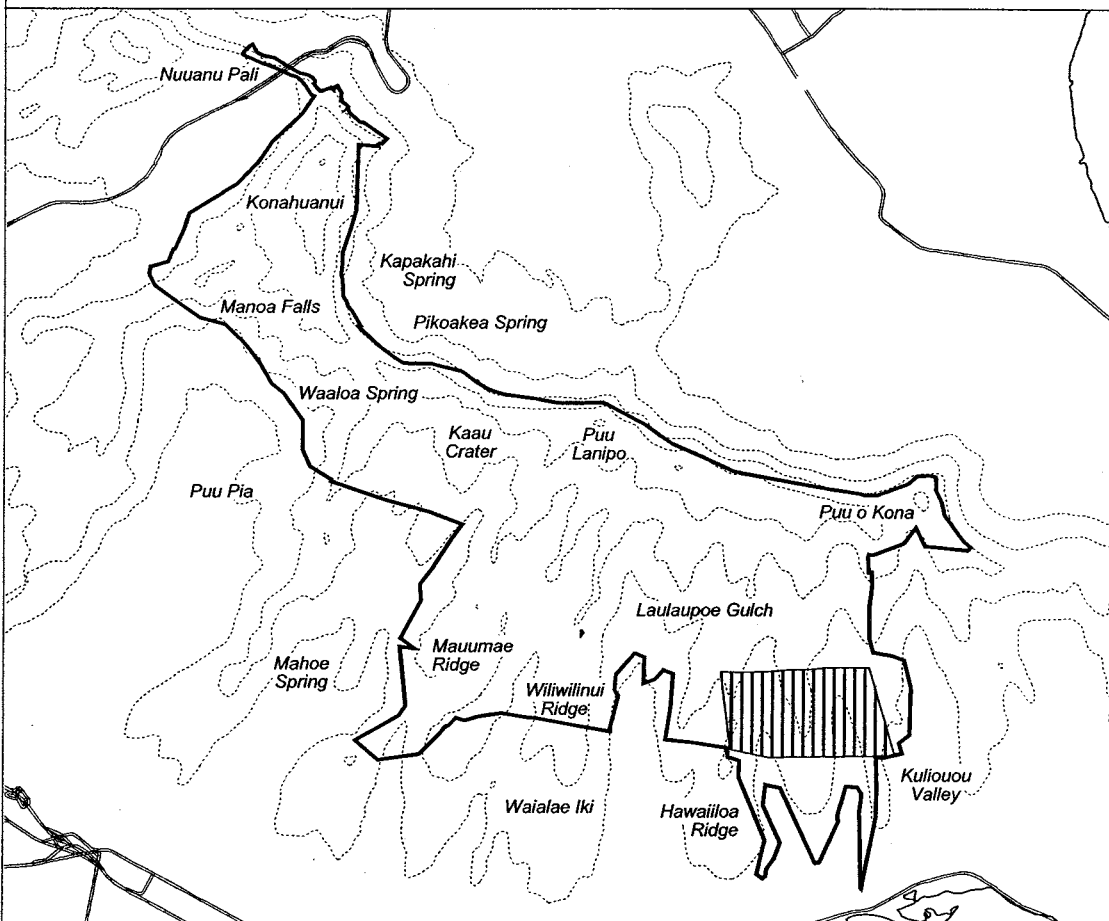

Map 294 Unit 35 - *Hedyotis coriacea* - b

-  Critical Habitat Unit 35
-  Critical Habitat for *Hedyotis coriacea* - b
-  Elevation (500-ft. contours)
-  Major Road
-  Coastline