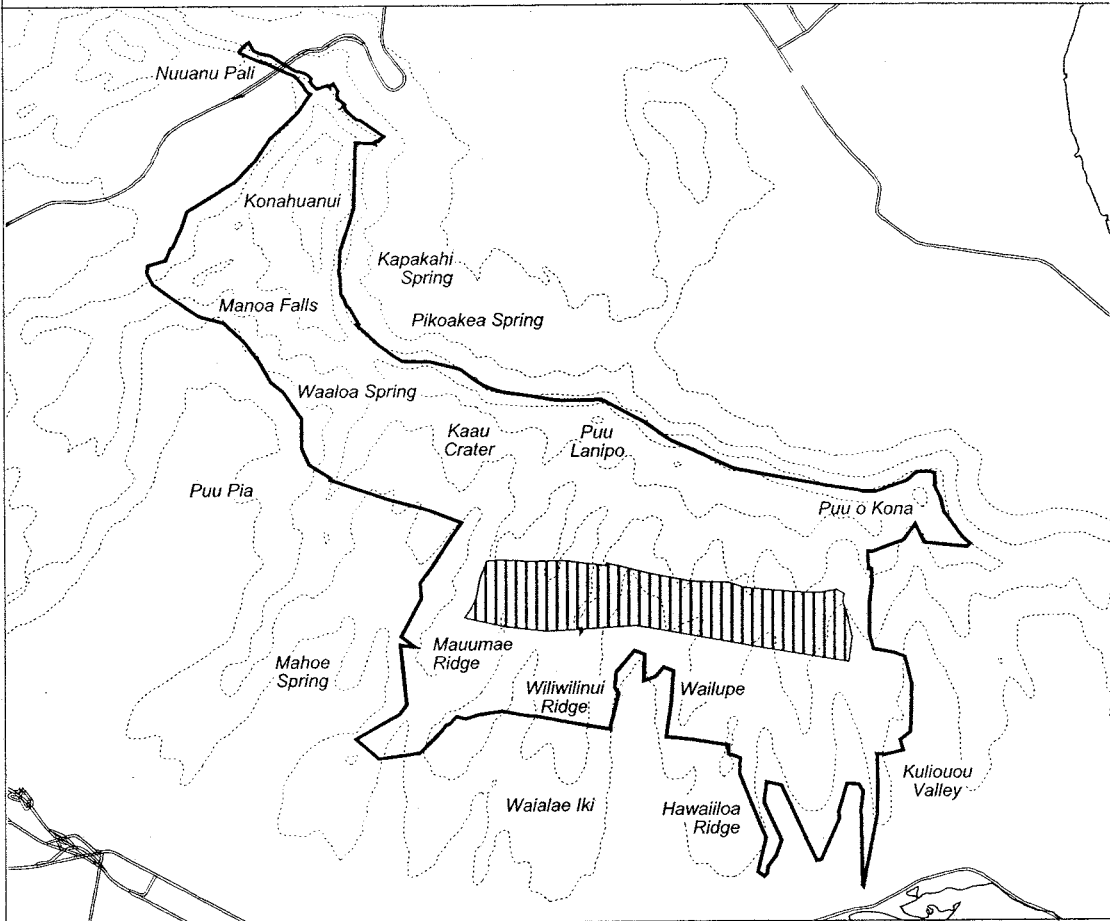

Map 295 Unit 35 - *Isodendron laurifolium* - c

-  Critical Habitat Unit 35
-  Critical Habitat for *Isodendron laurifolium* - c
-  Elevation (500-ft. contours)
-  Major Road
-  Coastline