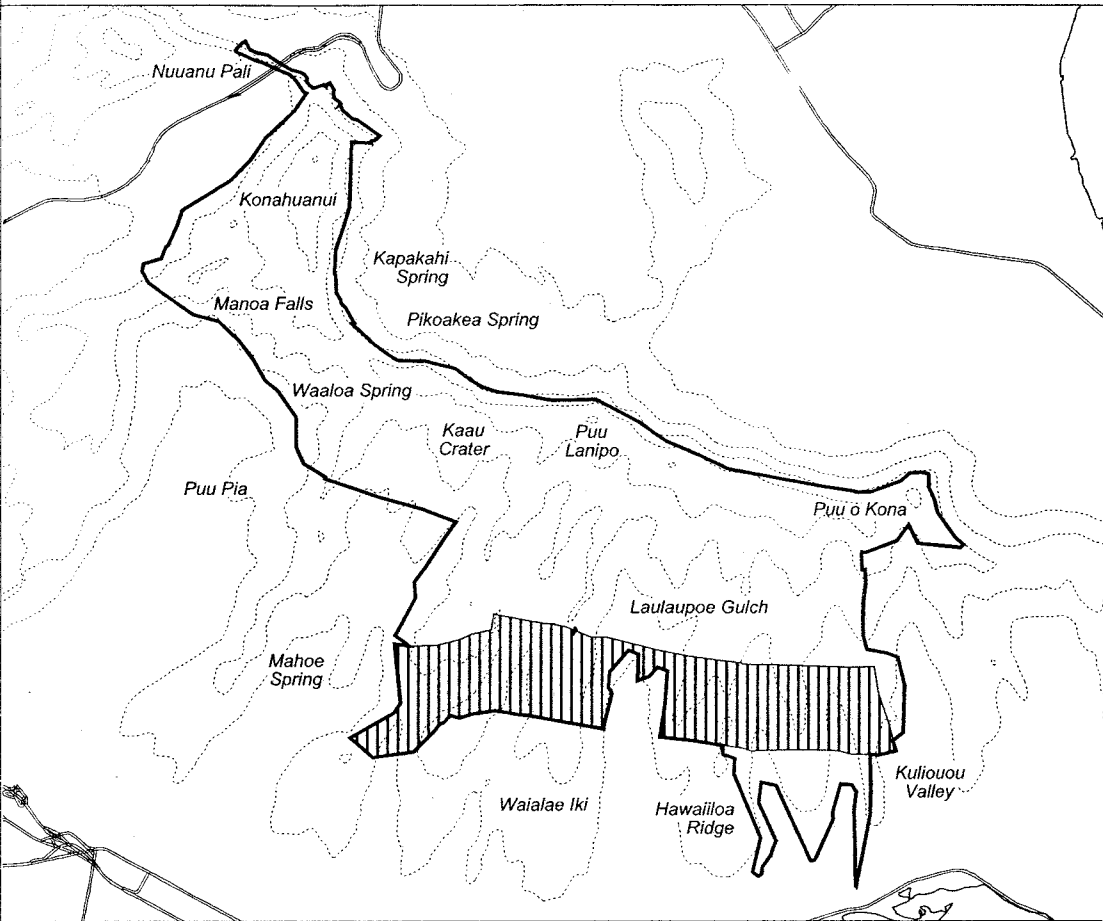

# Map 296 Unit 35 - *Lobelia monostachya* - d

-  Critical Habitat Unit 35
-  Critical Habitat for *Lobelia monostachya* - d
-  Elevation (500-ft. contours)
-  Major Road
-  Coastline