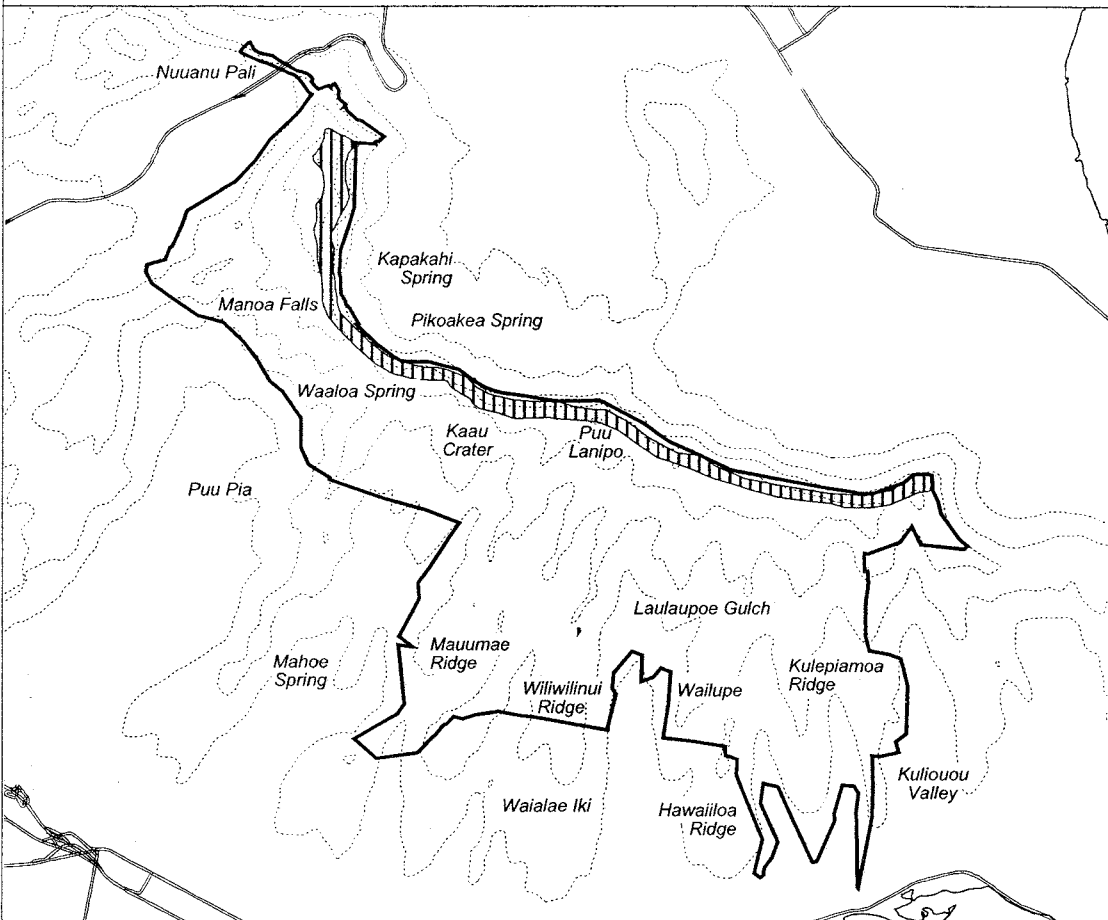

Map 297 Unit 35 - *Lobelia oahuensis* - b

 Critical Habitat Unit 35

 Critical Habitat for
Lobelia oahuensis - b

 Elevation (500-ft. contours)

 Major Road

 Coastline

0 0.5 1 Miles

0 0.5 1 Kilometers