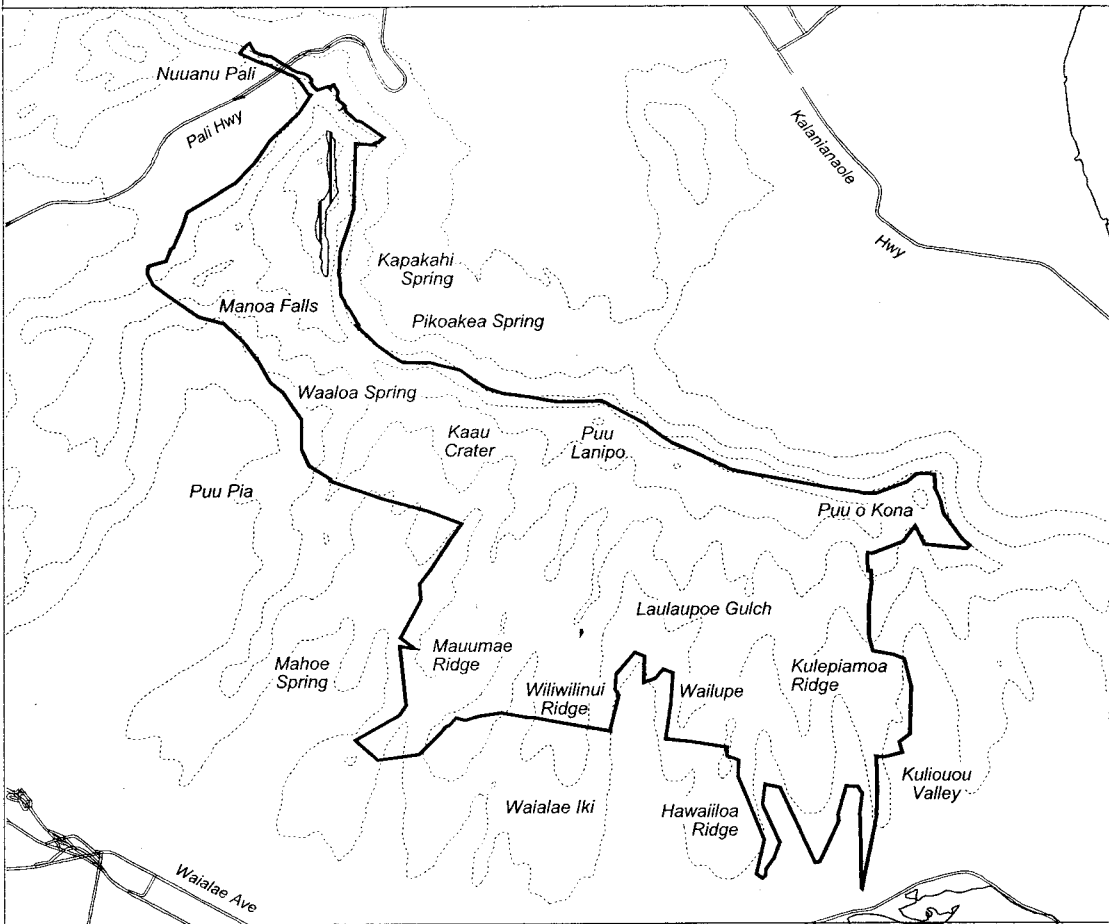

Map 300 Unit 35 - *Trematolobelia singularis* - d

-  Critical Habitat Unit 35
-  Critical Habitat for *Trematolobelia singularis* - d
-  Elevation (500-ft. contours)
-  Major Road
-  Coastline

0 0.5 1 Miles

0 0.5 1 Kilometers