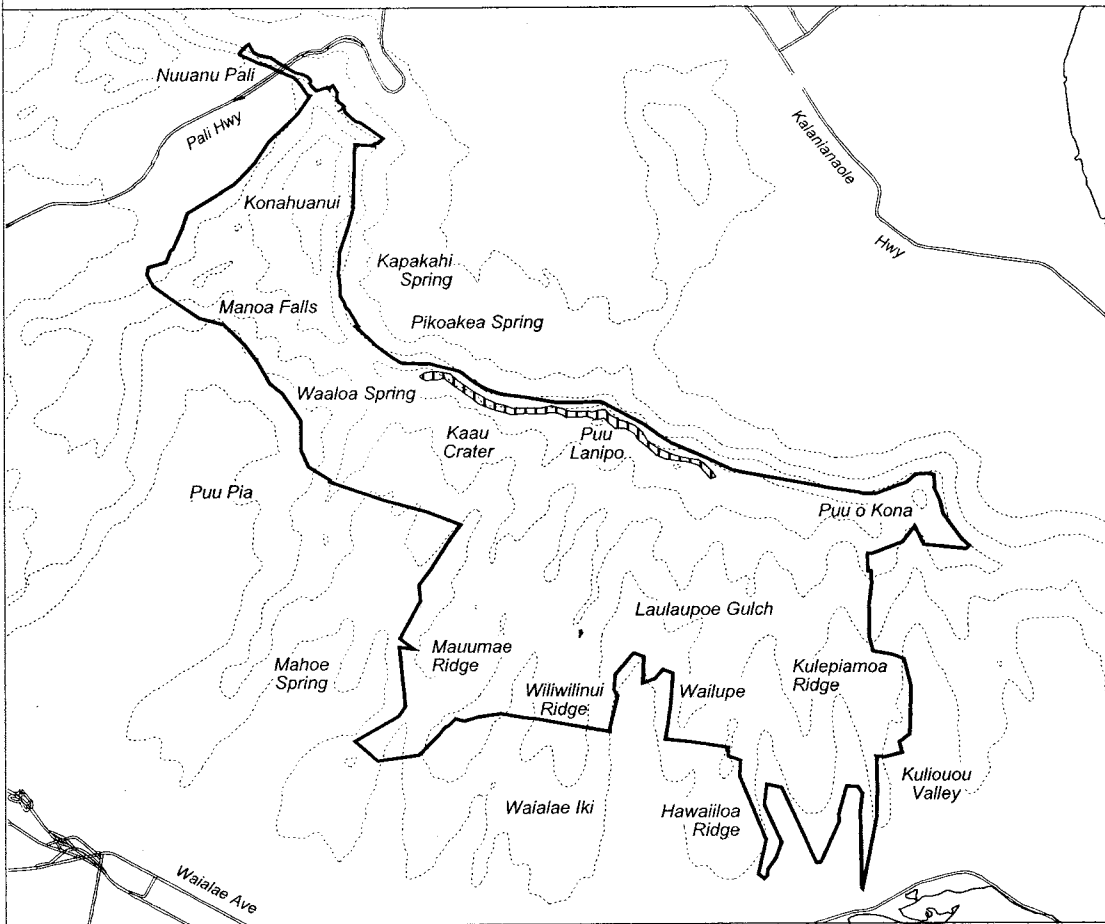

Map 301 Unit 35 - *Trematolobelia singularis* - e

-  Critical Habitat Unit 35
-  Critical Habitat for *Trematolobelia singularis* - e
-  Elevation (500-ft. contours)
-  Major Road
-  Coastline