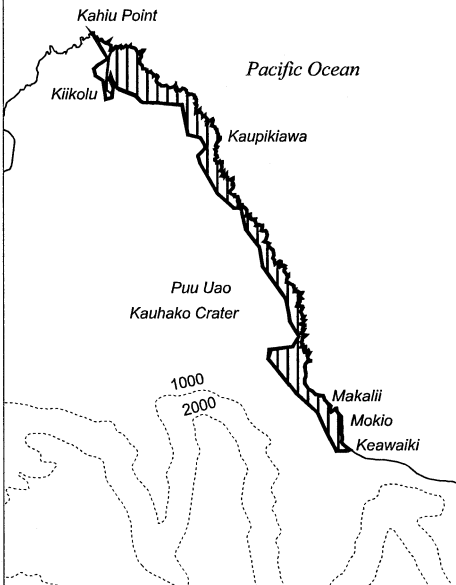

Map 6

Unit 3 - *Tetramolopium rockii-c*

-  Critical Habitat Unit 3
-  Critical Habitat for *Tetramolopium rockii-c*
-  Elevation (1,000-ft. contours)
-  Major Road
-  Coastline

0 0.5 1 Miles

0 0.5 1 Kilometers