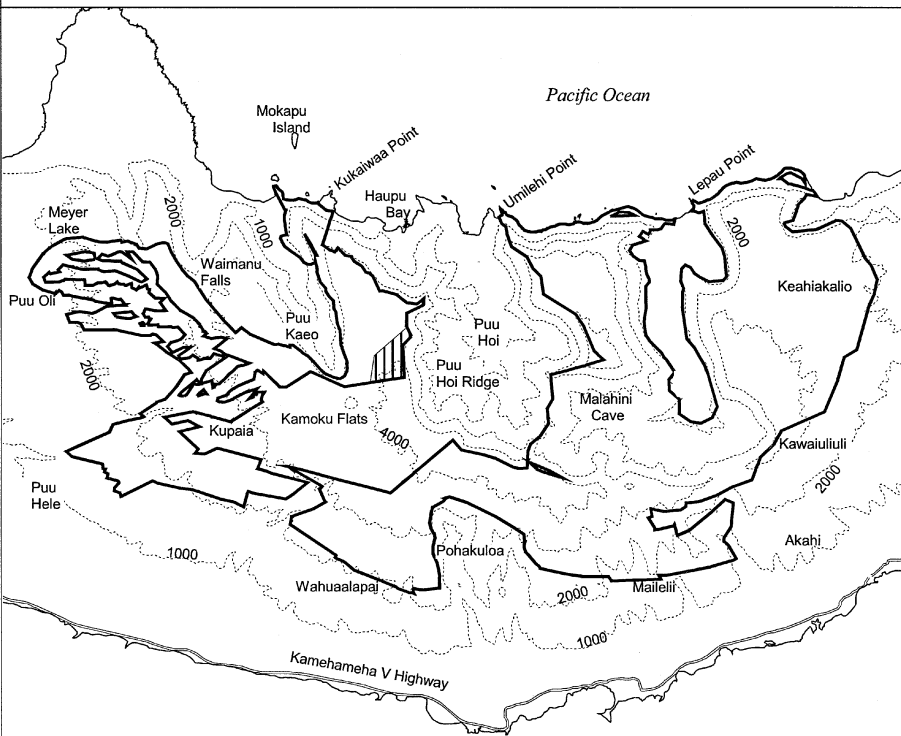

Map 12 Unit 6 - *Adenophorus periens-a*

-  Critical Habitat Unit 6
-  Critical Habitat for *Adenophorus periens-a*
-  Elevation (1,000-ft. contours)
-  Major Road
-  Coastline