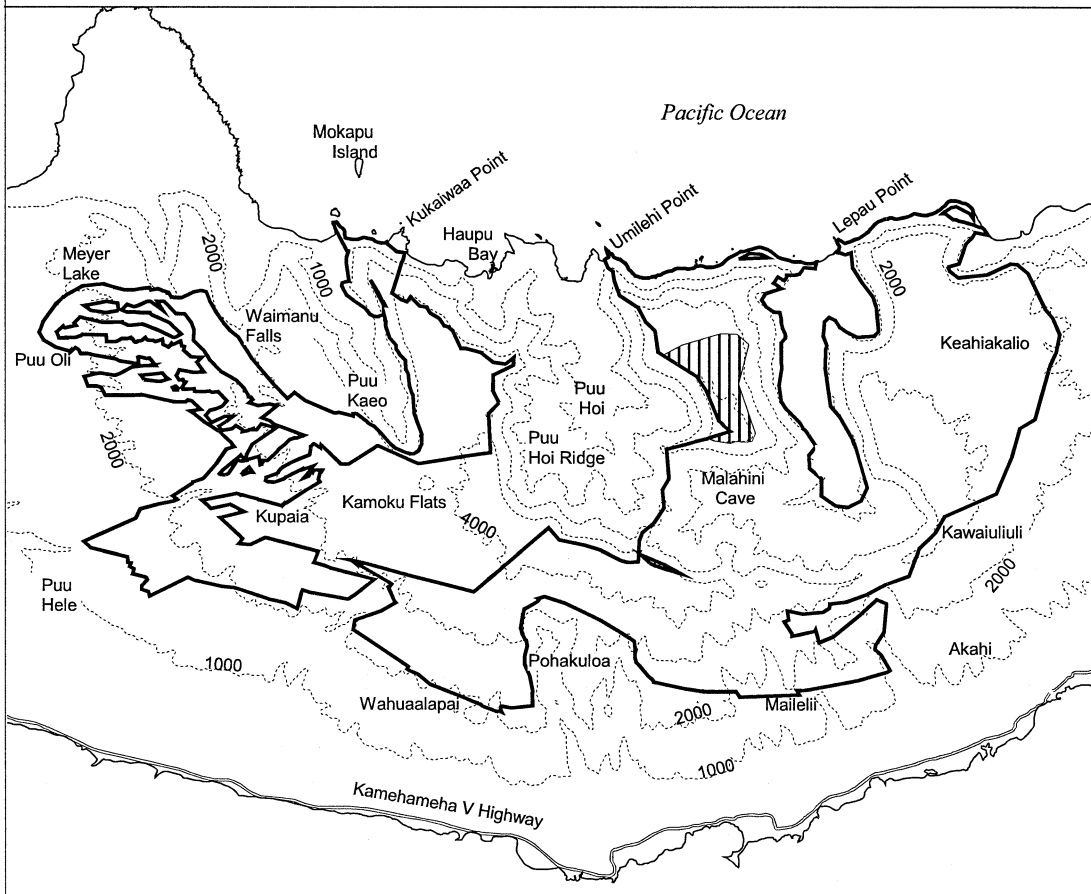

Map 14 Unit 6 - *Adenophorus periens-c*

 Critical Habitat Unit 6

 Critical Habitat for
Adenophorus periens-c

 Elevation (1,000-ft. contours)

 Major Road

 Coastline

0 1 2 Miles

0 1 2 Kilometers