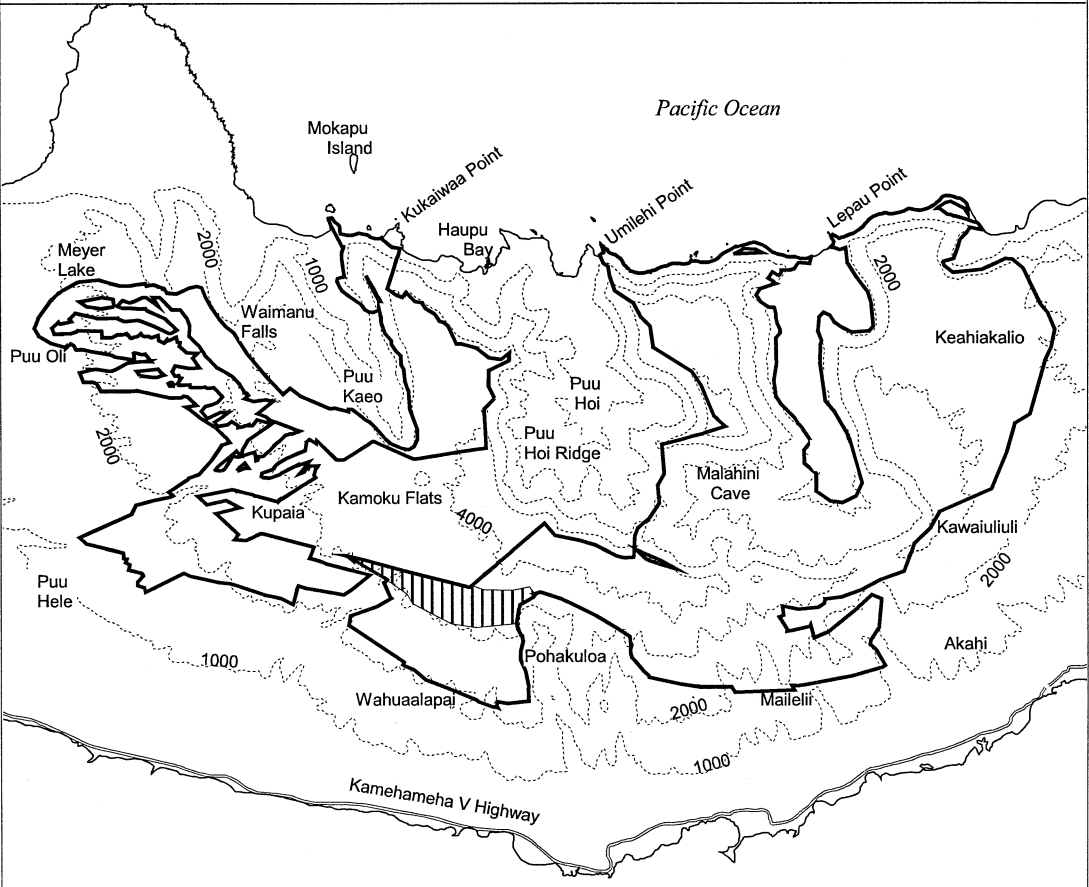

Map 16 Unit 6 - *Bidens wiebkei-a*

-  Critical Habitat Unit 6
-  Critical Habitat for *Bidens wiebkei-a*
-  Elevation (1,000-ft. contours)
-  Major Road
-  Coastline