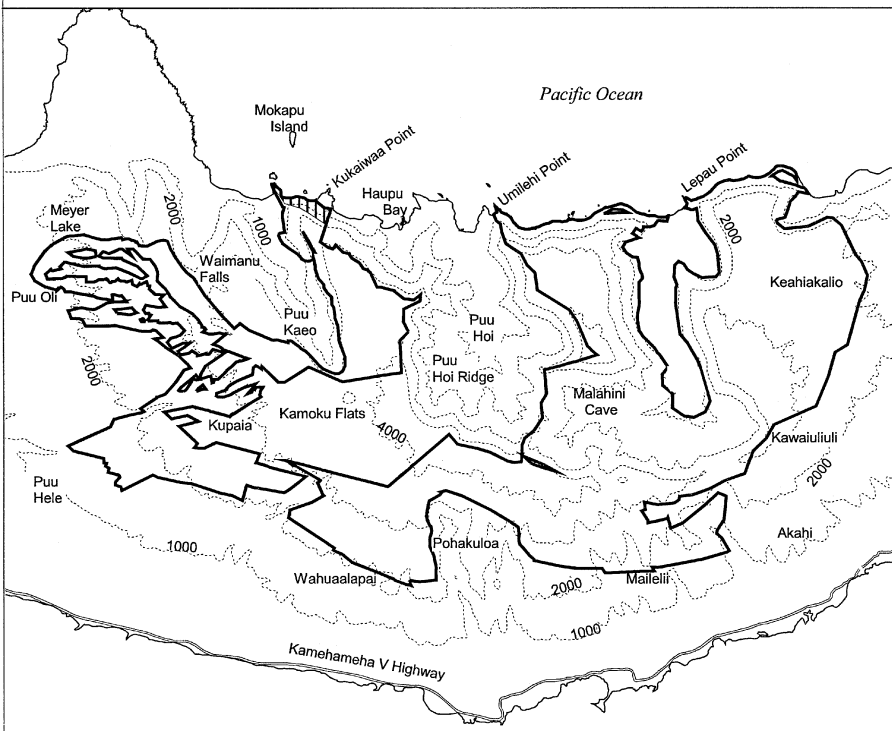

# Map 17 Unit 6 - *Brighamia rockii*-c

 Critical Habitat Unit 6

 Critical Habitat for *Brighamia rockii*-c

 Elevation (1,000-ft. contours)

 Major Road

 Coastline

0 1 2 Miles

0 1 2 Kilometers