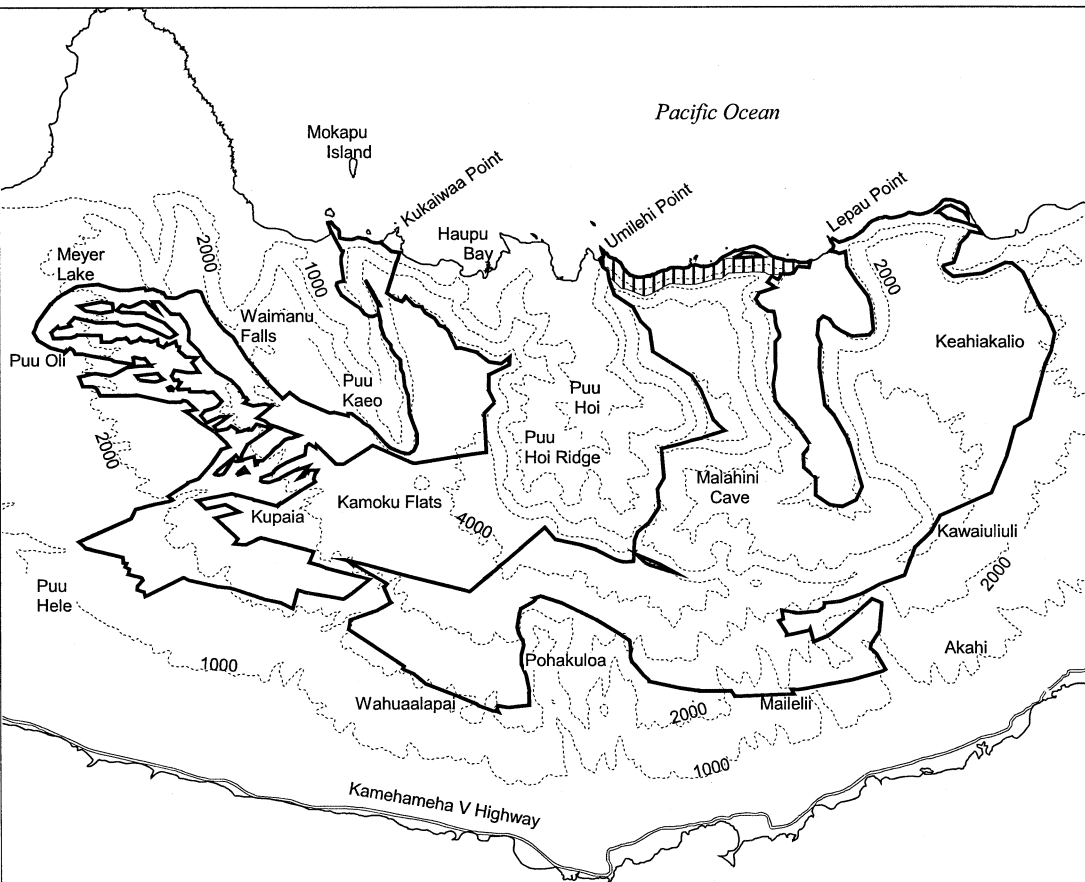

Map 18 Unit 6 - *Brighamia rockii-d*

-  Critical Habitat Unit 6
-  Critical Habitat for *Brighamia rockii-d*
-  Elevation (1,000-ft. contours)
-  Major Road
-  Coastline