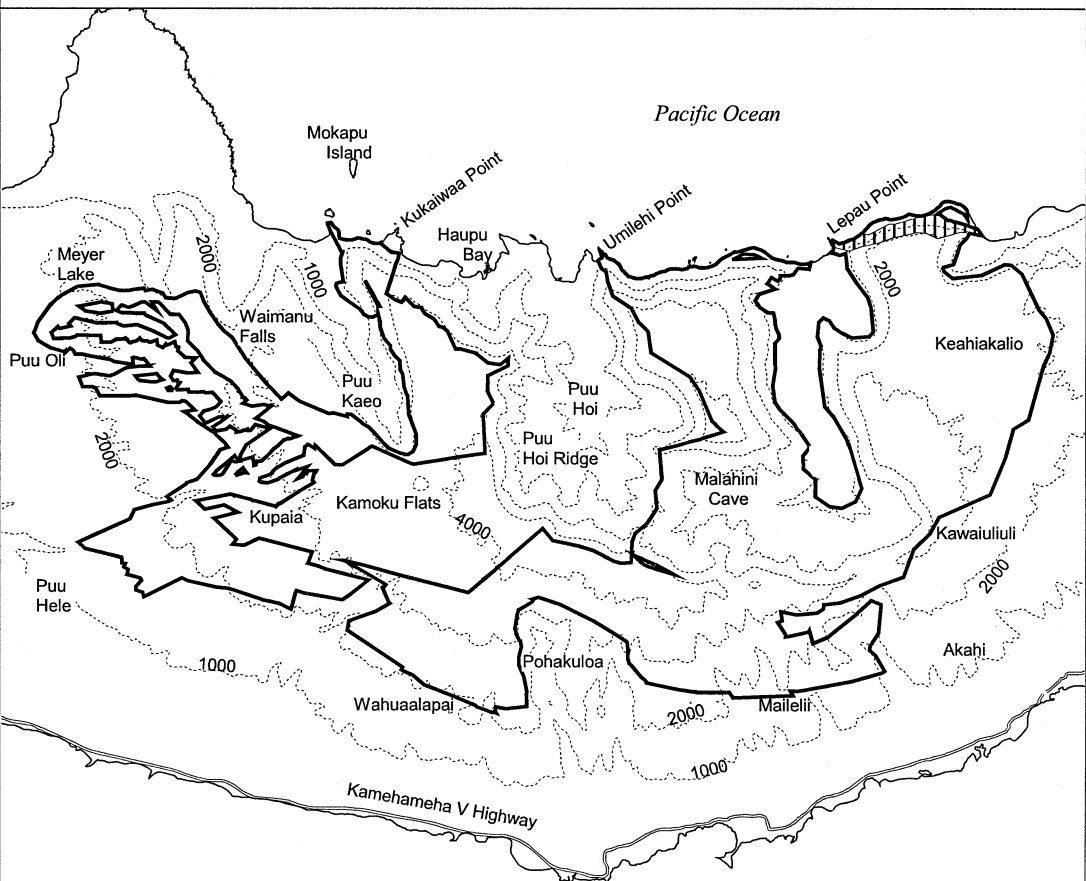

# Map 19 Unit 6 - *Brighamia rockii-e*

 Critical Habitat Unit 6

 Critical Habitat for *Brighamia rockii-e*

 Elevation (1,000-ft. contours)

 Major Road

 Coastline

0 1 2 Miles

0 1 2 Kilometers