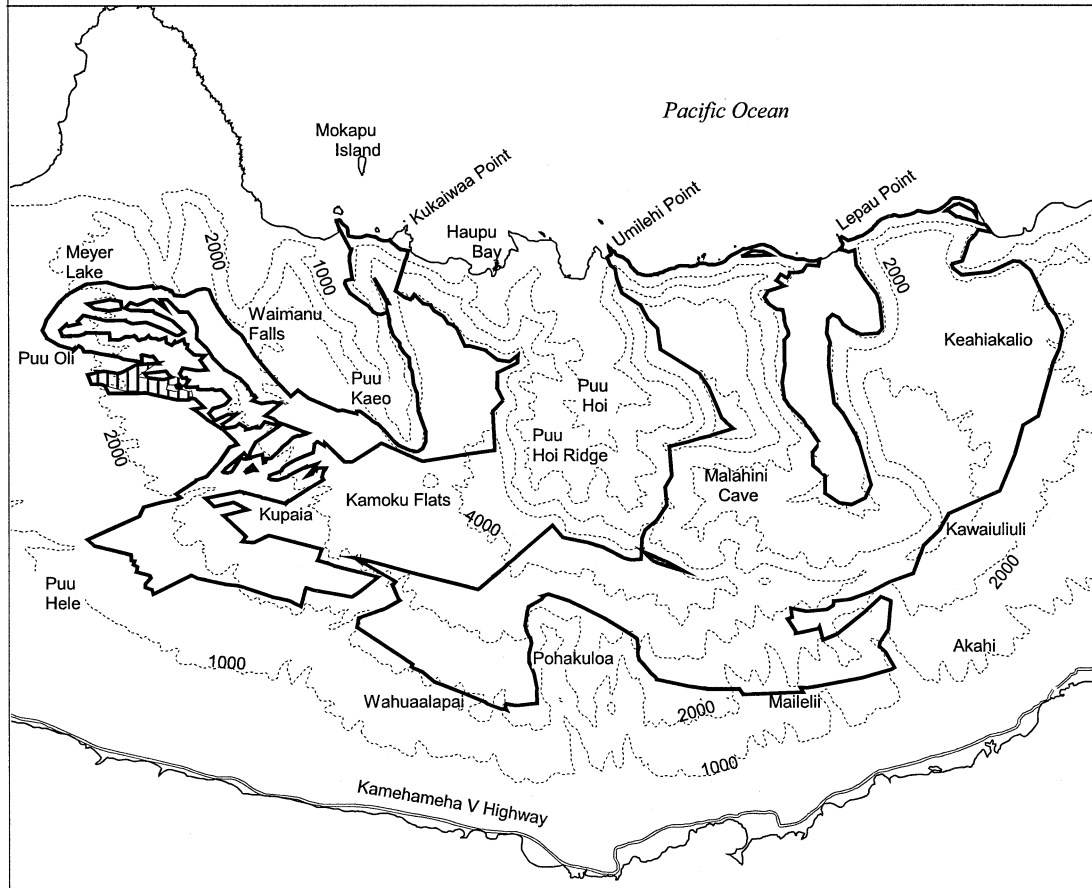

# Map 21 Unit 6 - *Canavalia molokaiensis*-b

-  Critical Habitat Unit 6
-  Critical Habitat for *Canavalia molokaiensis*-b
-  Elevation (1,000-ft. contours)
-  Major Road
-  Coastline

0 1 2 Miles

0 1 2 Kilometers