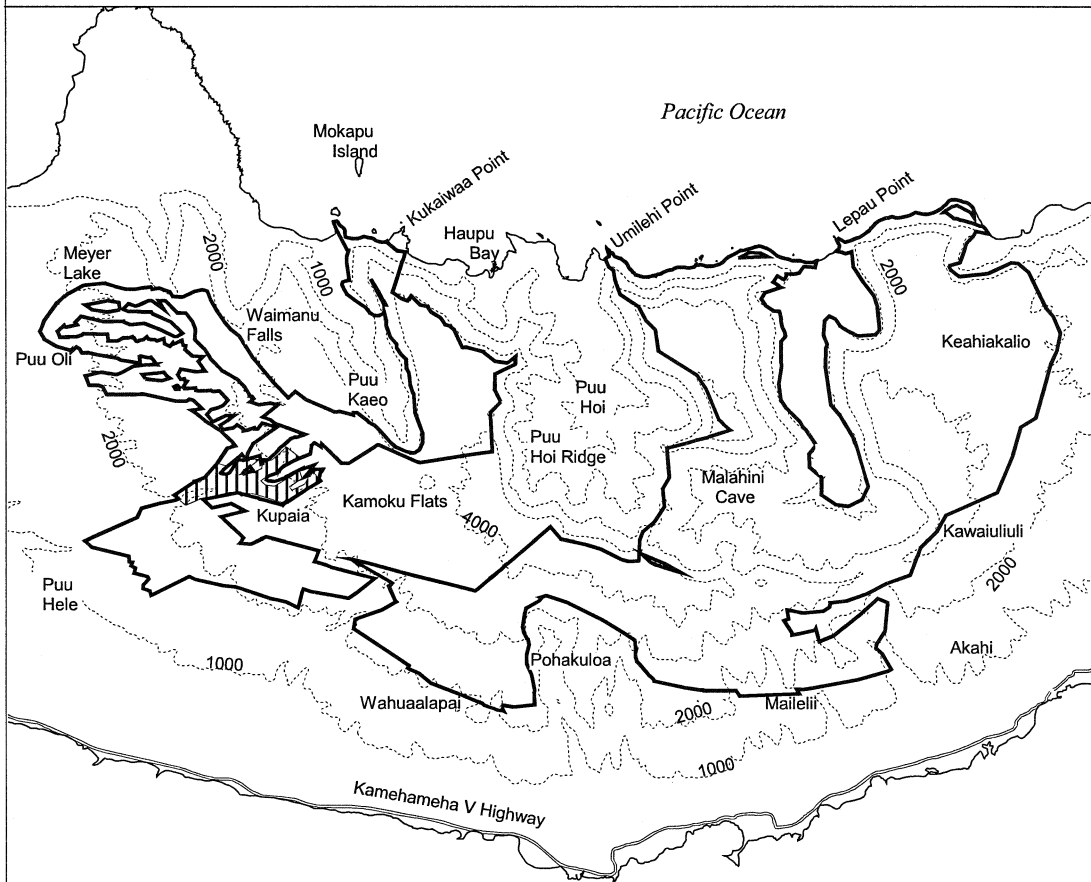

Map 22 Unit 6 - *Canavalia molokaiensis-c*

Critical Habitat Unit 6

Critical Habitat for
Canavalia molokaiensis-c

Elevation (1,000-ft. contours)

Major Road

Coastline

0 1 2 Miles

0 1 2 Kilometers