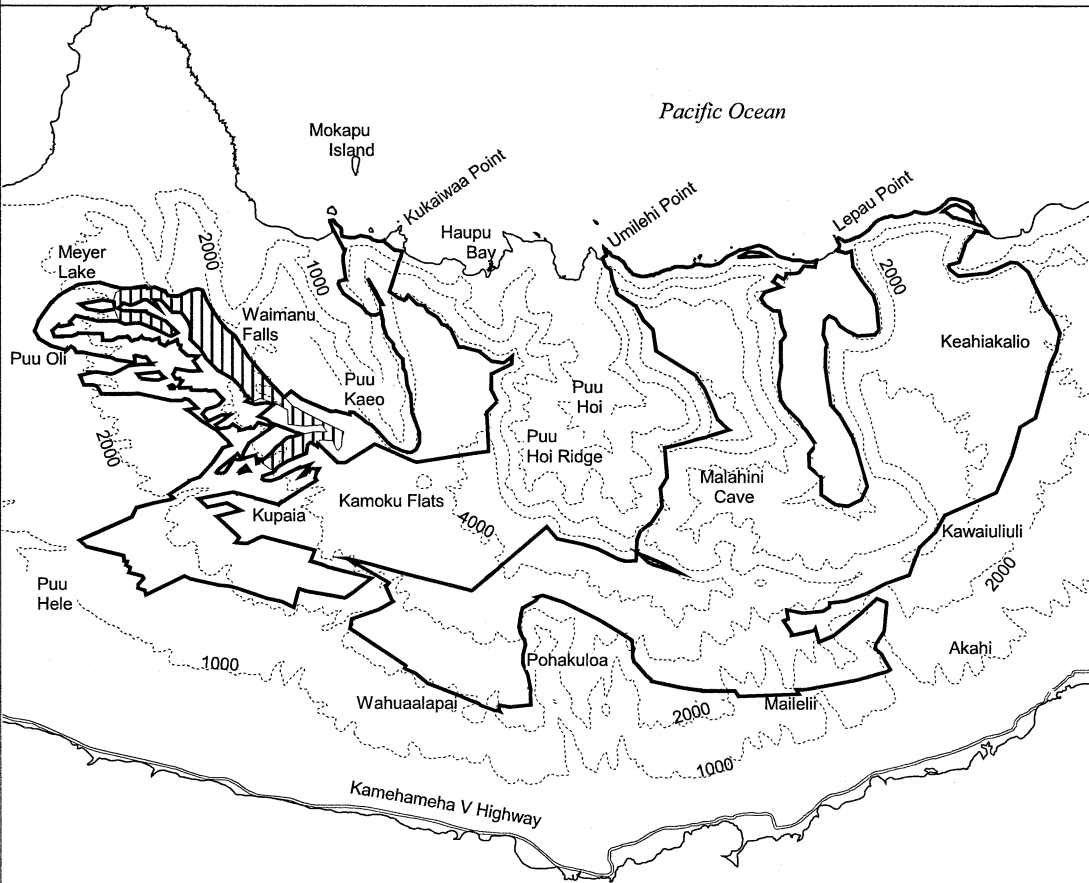

# Map 27 Unit 6 - *Cyanea dunbarii*

 Critical Habitat Unit 6

 Critical Habitat for  
*Cyanea dunbarii*

 Elevation (1,000-ft. contours)

 Major Road

 Coastline

0 1 2 Miles

0 1 2 Kilometers