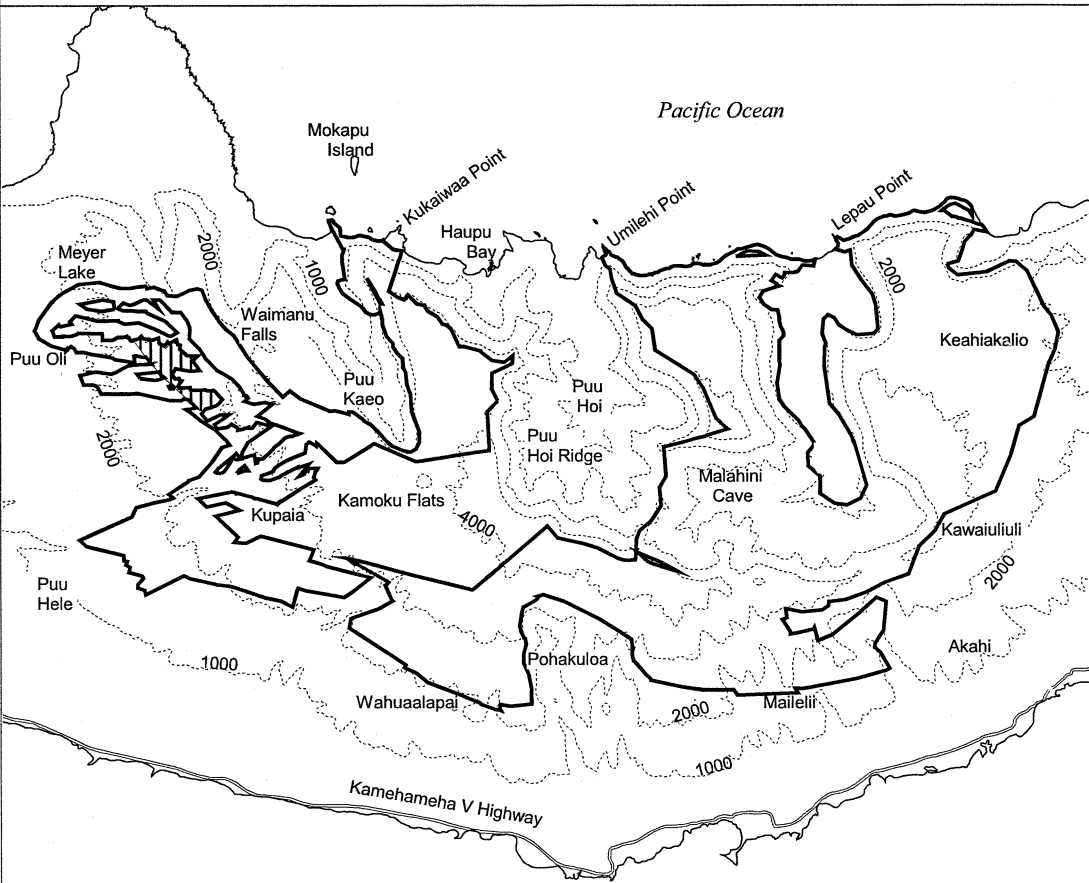

Map 28 Unit 6 - *Cyanea dunbarii*-b

-  Critical Habitat Unit 6
-  Critical Habitat for *Cyanea dunbarii*-b
-  Elevation (1,000-ft. contours)
-  Major Road
-  Coastline