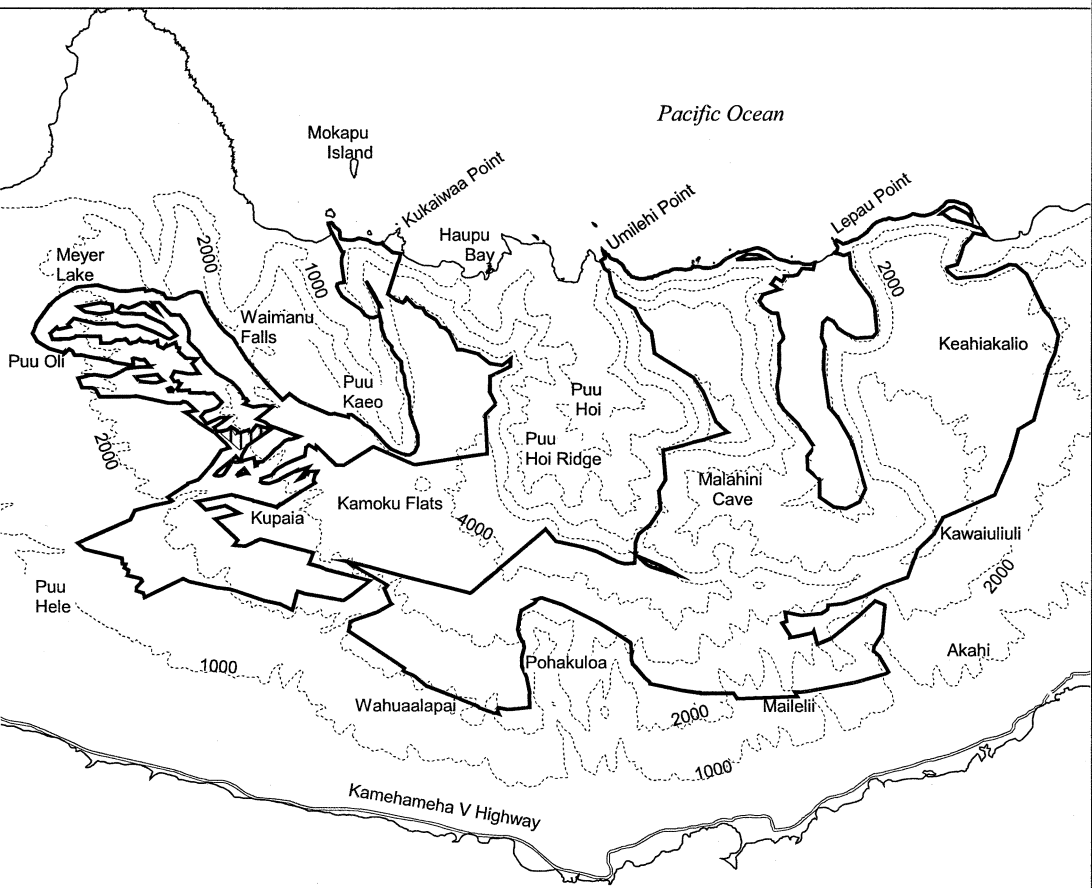

# Map 29 Unit 6 - *Cyanea dunbarii-c*

 Critical Habitat Unit 6

 Critical Habitat for *Cyanea dunbarii-c*

 Elevation (1,000-ft. contours)

 Major Road

 Coastline

0 1 2 Miles

0 1 2 Kilometers