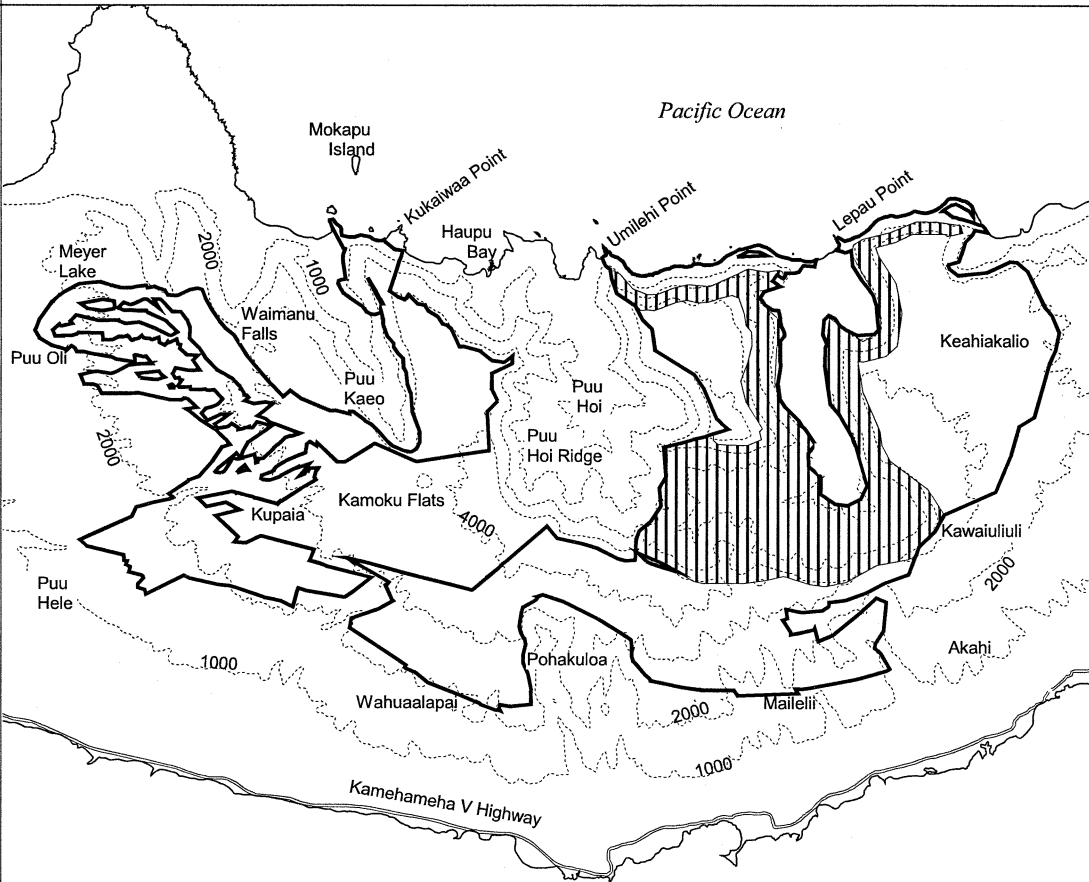

# Map 30 Unit 6 - *Cyanea grimesiana* ssp. *grimesiana-a*

 Critical Habitat Unit 6

 Critical Habitat for  
*Cyanea grimesiana* ssp. *grimesiana-a*

 Elevation (1,000-ft. contours)

 Major Road

 Coastline

0 1 2 Miles

0 1 2 Kilometers