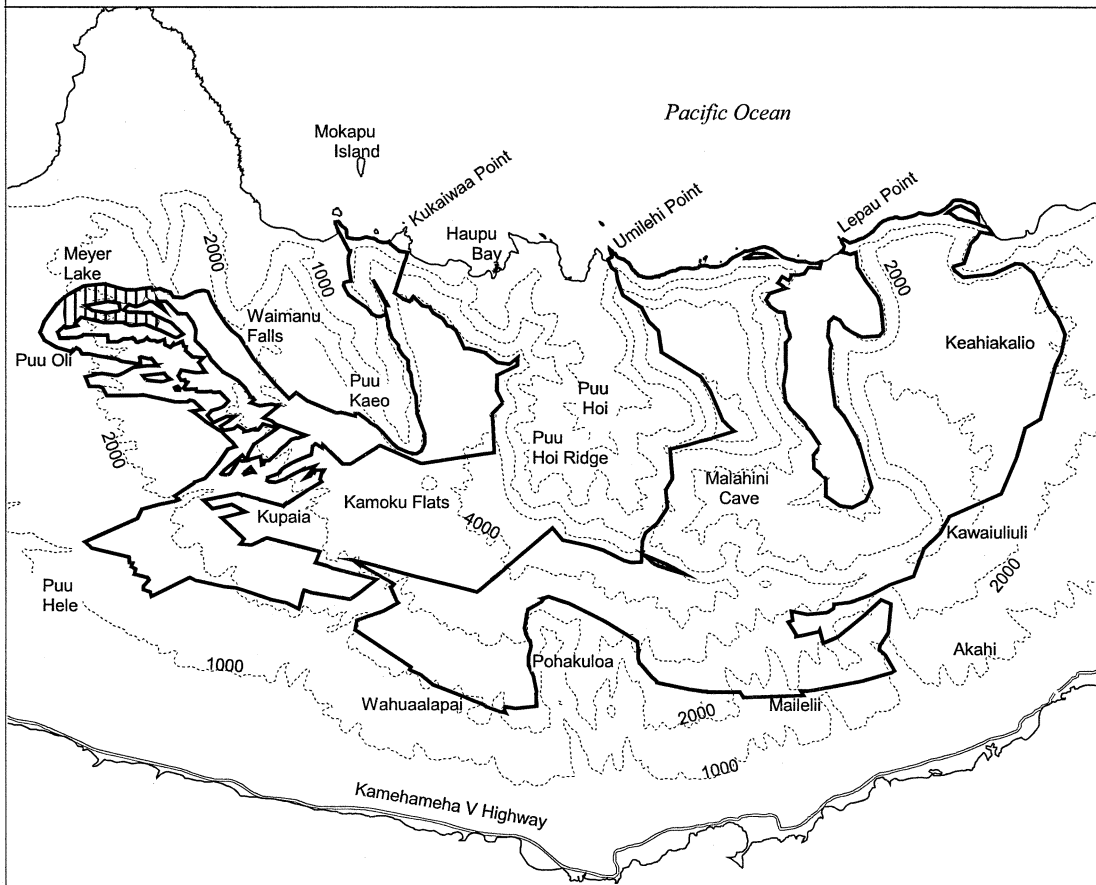

# Map 31 Unit 6 - *Cyanea mannii-a*

-  Critical Habitat Unit 6
-  Critical Habitat for *Cyanea mannii-a*
-  Elevation (1,000-ft. contours)
-  Major Road
-  Coastline

0 1 2 Miles

0 1 2 Kilometers