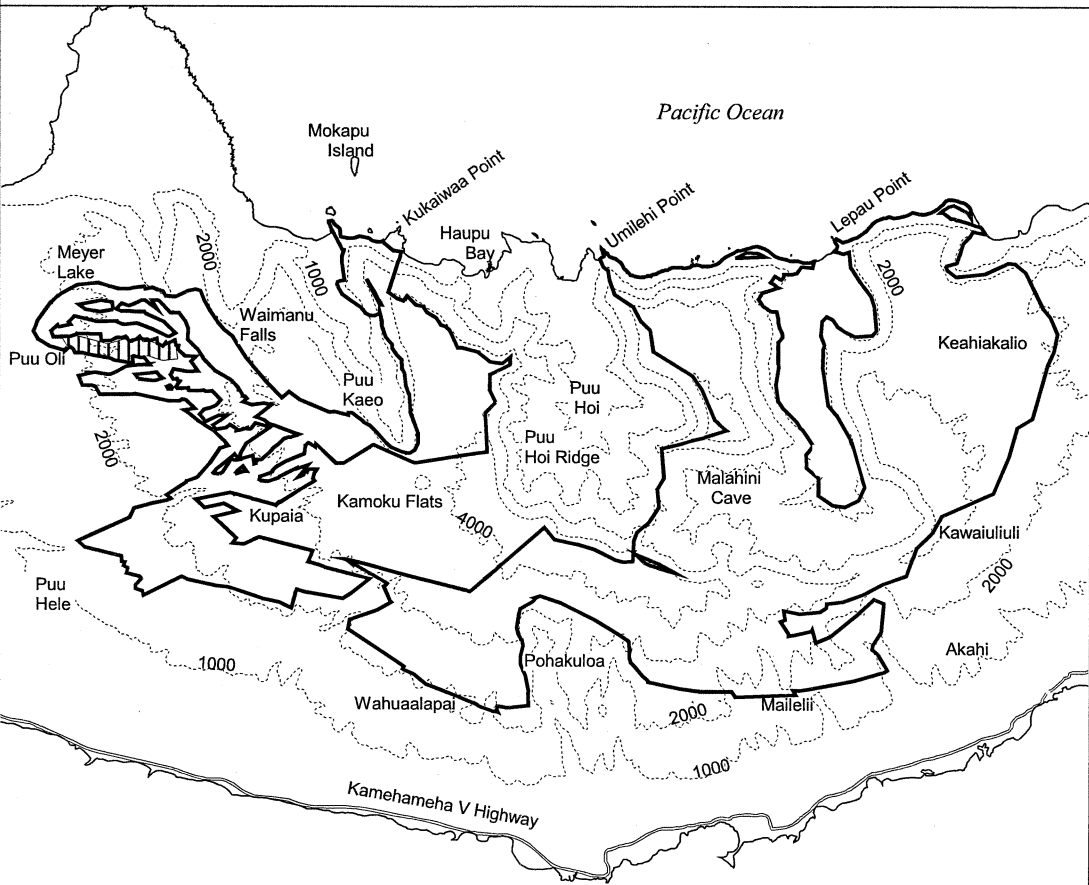

Map 32 Unit 6 - *Cyanea mannii-b*

-  Critical Habitat Unit 6
-  Critical Habitat for *Cyanea mannii-b*
-  Elevation (1,000-ft. contours)
-  Major Road
-  Coastline