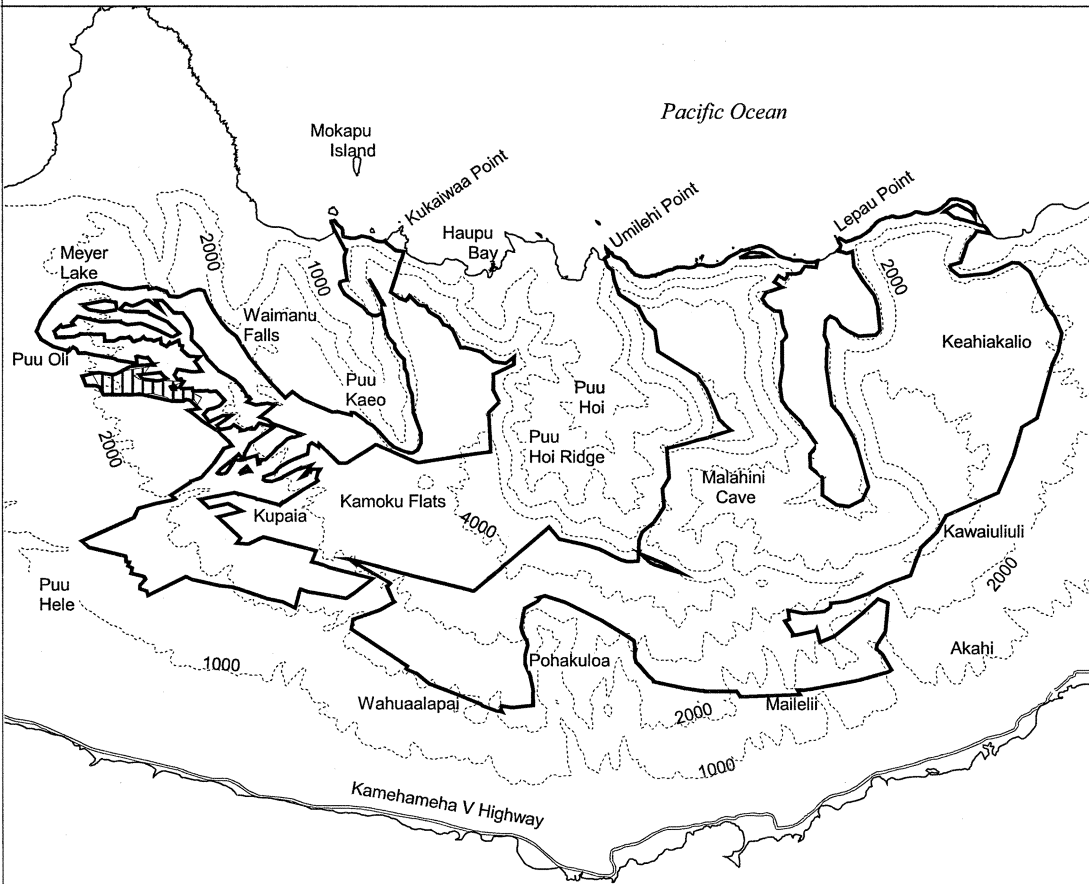

Map 33 Unit 6 - *Cyanea mannii-c*

 Critical Habitat Unit 6

 Critical Habitat for *Cyanea mannii-c*

 Elevation (1,000-ft. contours)

 Major Road

 Coastline

0 1 2 Miles

0 1 2 Kilometers