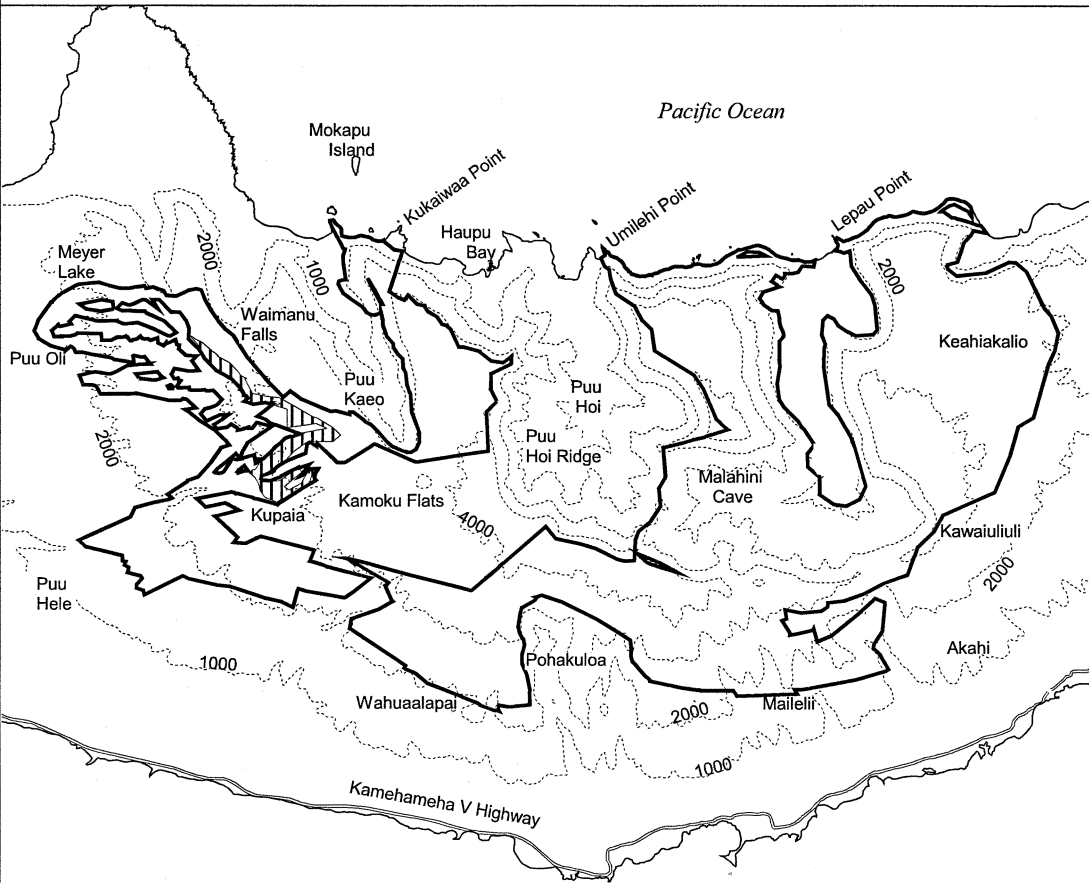

# Map 34 Unit 6 - *Cyanea mannii-d*

 Critical Habitat Unit 6

 Critical Habitat for  
*Cyanea mannii-d*

 Elevation (1,000-ft. contours)

 Major Road

 Coastline

0 1 2 Miles

0 1 2 Kilometers