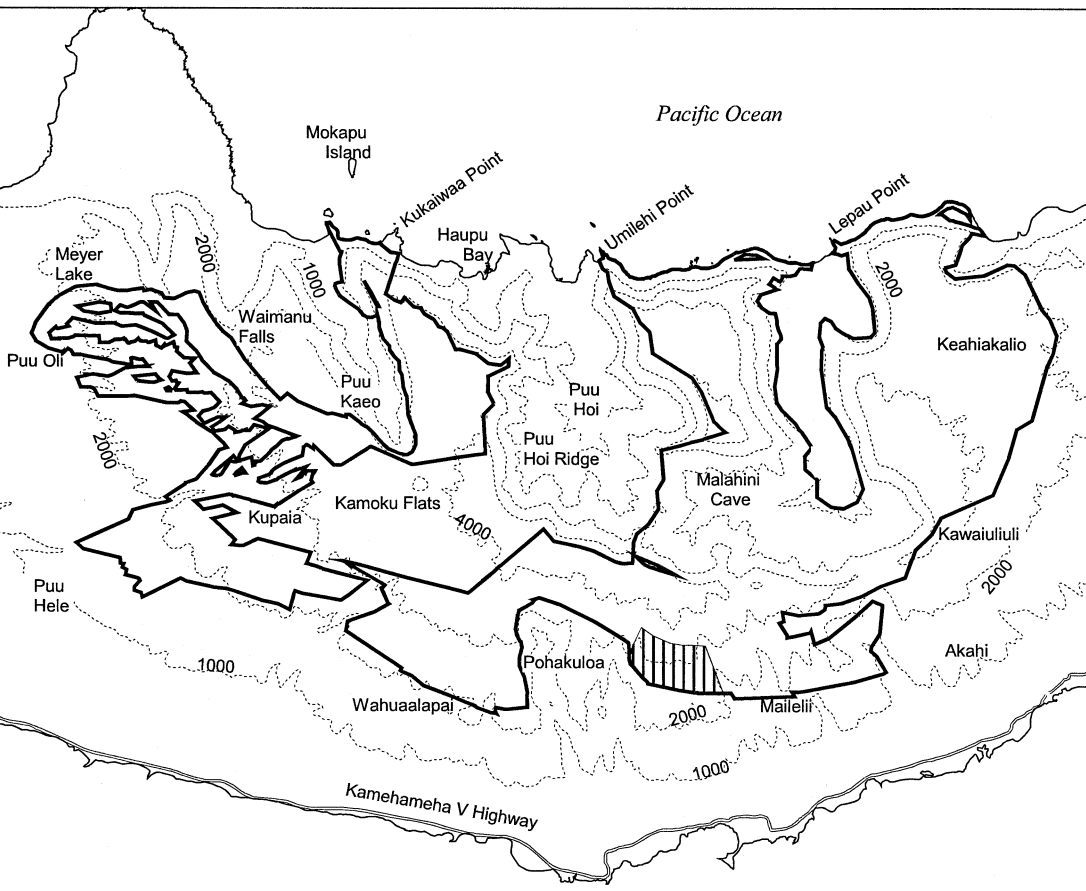

Map 35 Unit 6 - *Cyanea mannii-e*

-  Critical Habitat Unit 6
-  Critical Habitat for *Cyanea mannii-e*
-  Elevation (1,000-ft. contours)
-  Major Road
-  Coastline