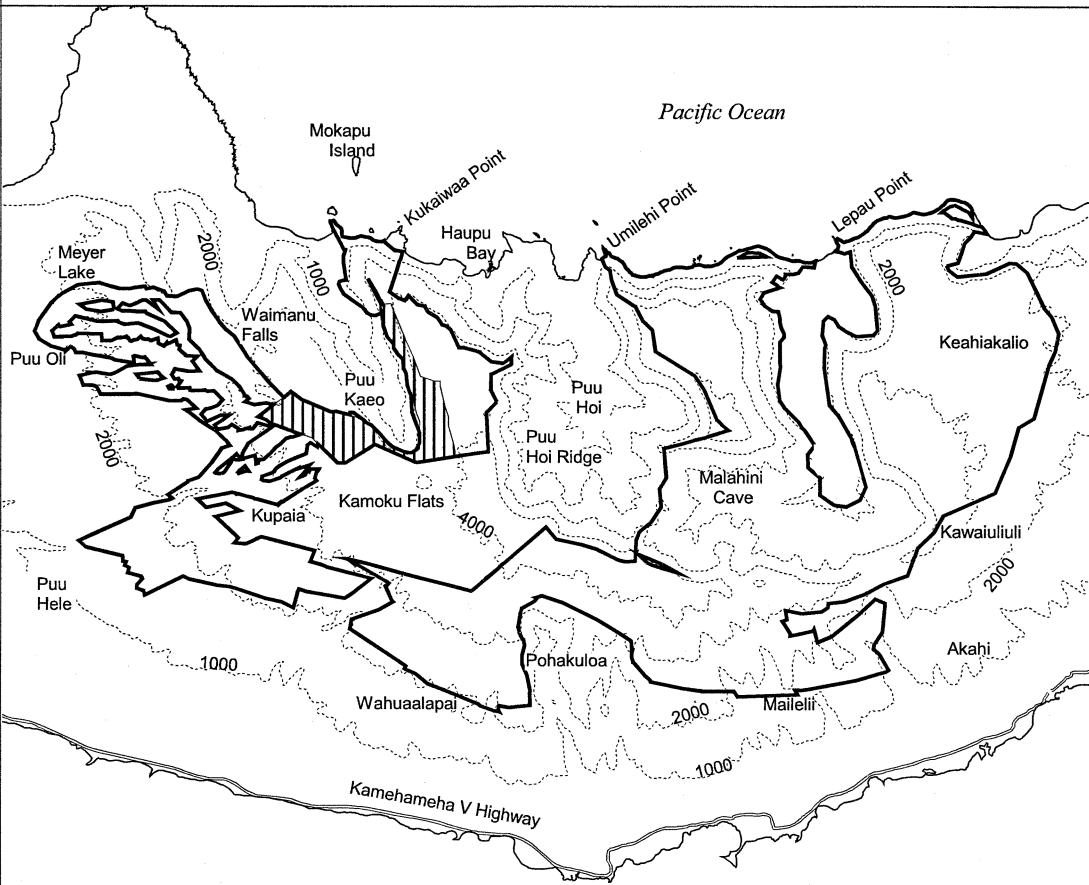

Map 36 Unit 6 - *Cyanea procera-a*

-  Critical Habitat Unit 6
-  Critical Habitat for *Cyanea procera-a*
-  Elevation (1,000-ft. contours)
-  Major Road
-  Coastline