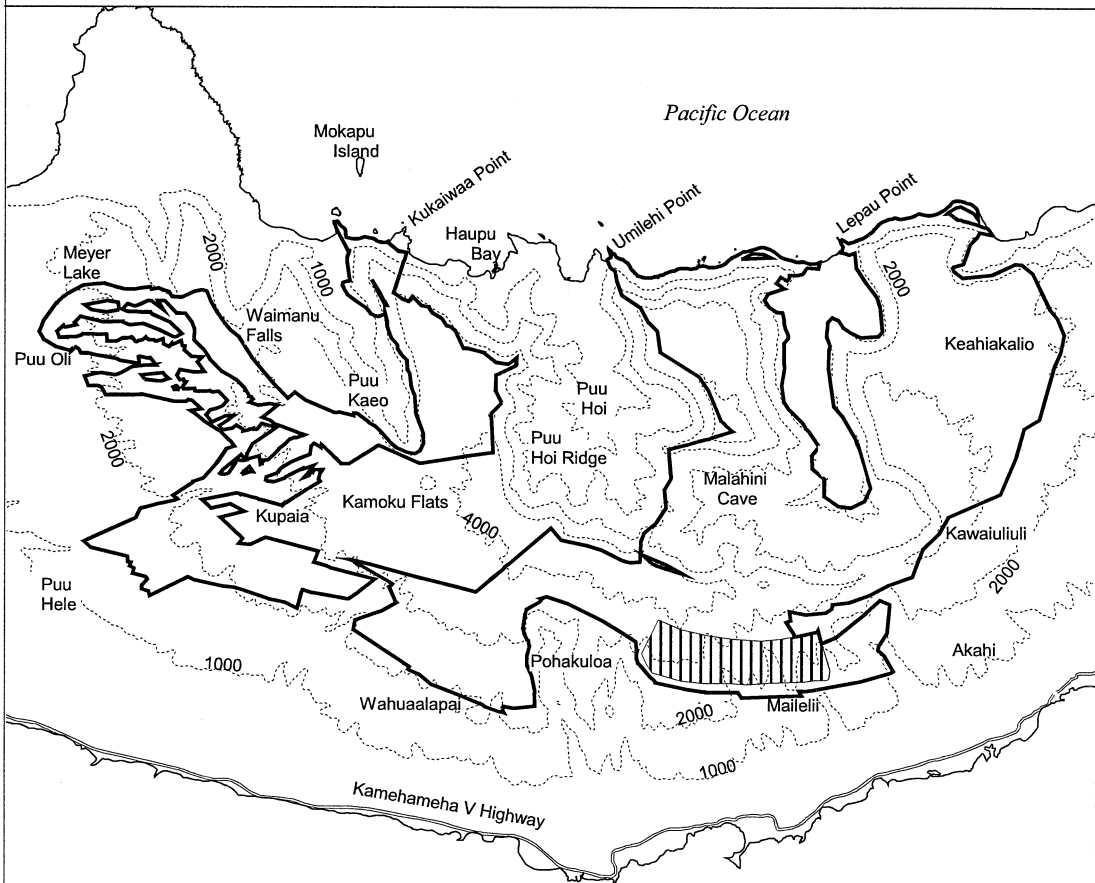

# Map 37 Unit 6 - *Cyanea procera-b*

 Critical Habitat Unit 6

 Critical Habitat for *Cyanea procera-b*

 Elevation (1,000-ft. contours)

 Major Road

 Coastline

0 1 2 Miles

0 1 2 Kilometers