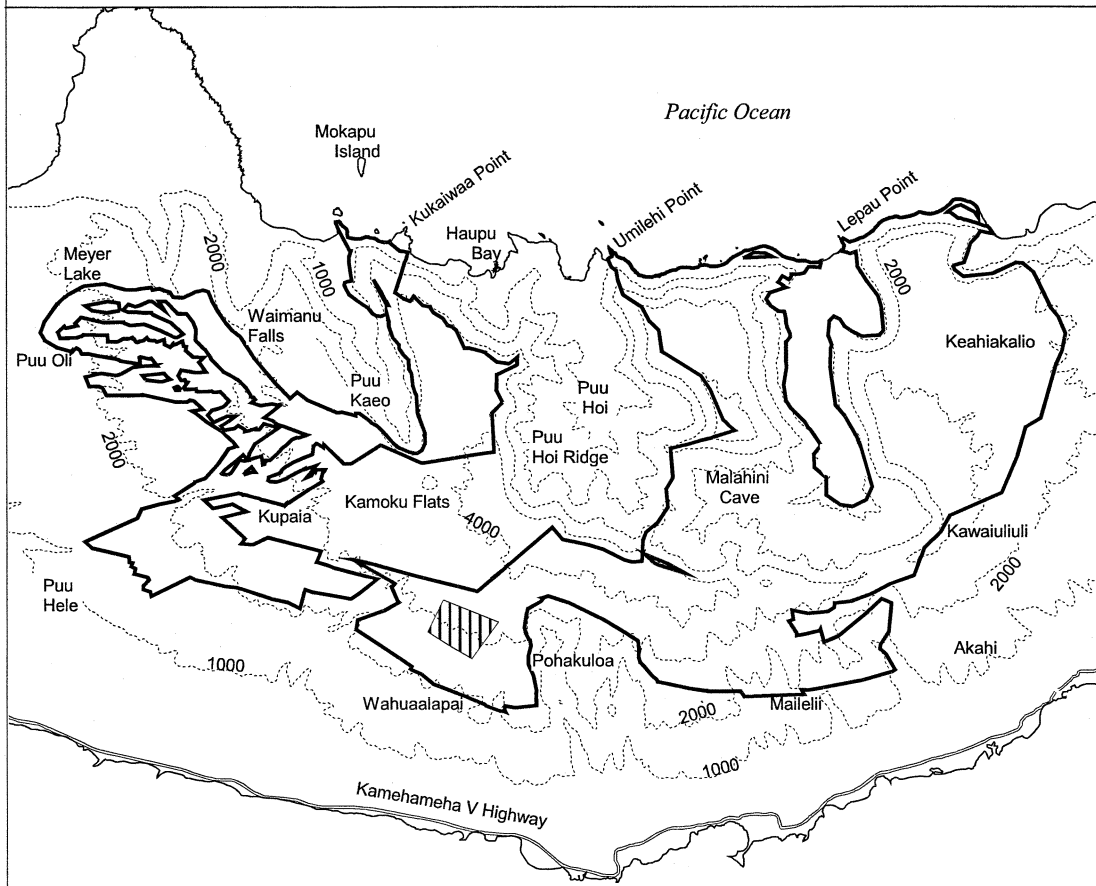

Map 38 Unit 6 - *Diellia erecta-a*

-  Critical Habitat Unit 6
-  Critical Habitat for *Diellia erecta-a*
-  Elevation (1,000-ft. contours)
-  Major Road
-  Coastline