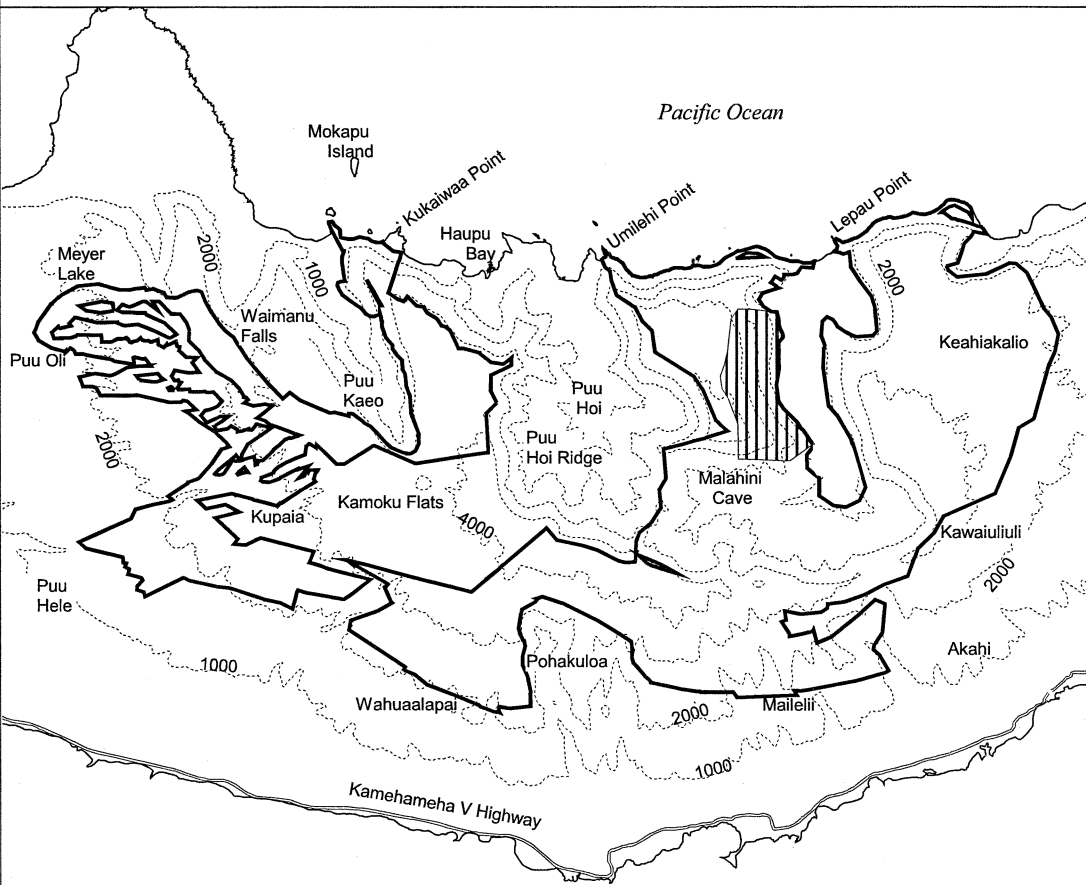

Map 39 Unit 6 - *Diplazium molokaiense-a*

 Critical Habitat Unit 6

 Critical Habitat for
Diplazium molokaiense-a

 Elevation (1,000-ft. contours)

 Major Road

 Coastline

0 1 2 Miles

0 1 2 Kilometers