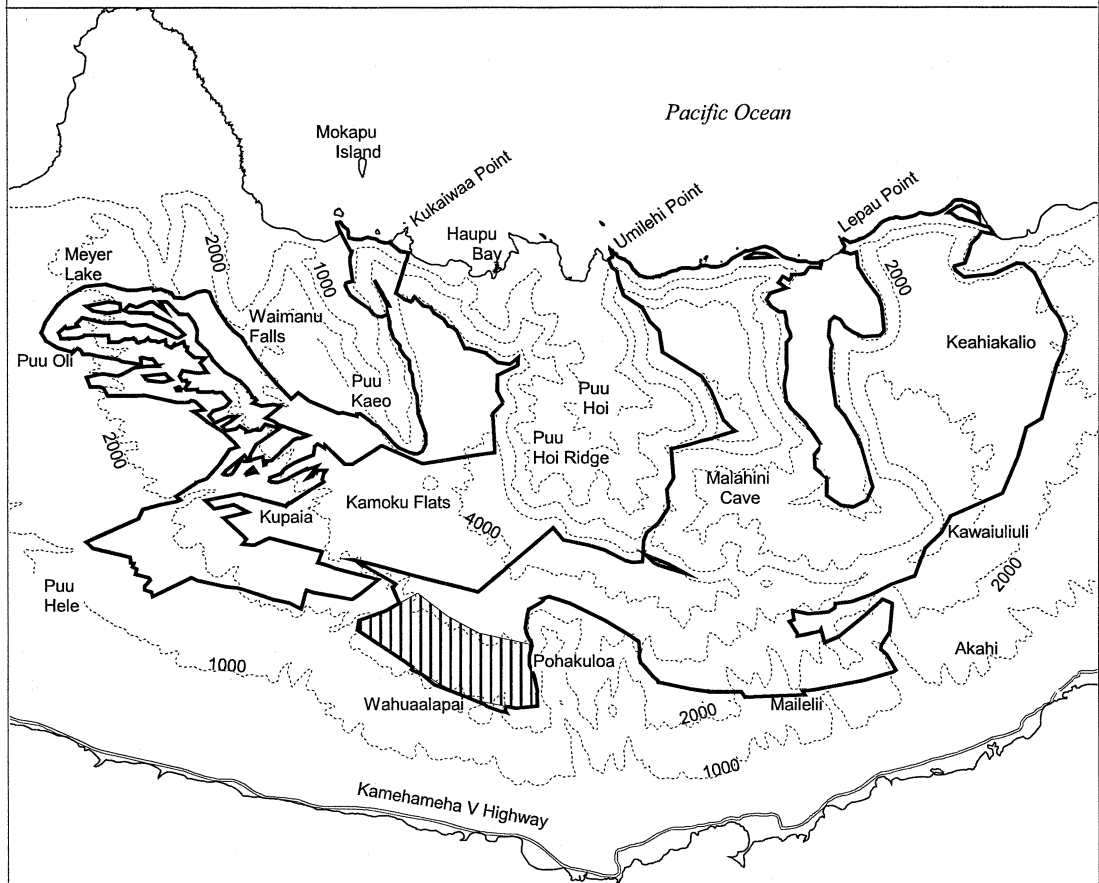

# Map 40 Unit 6 - *Eugenia koolauensis*-a

-  Critical Habitat Unit 6
-  Critical Habitat for *Eugenia koolauensis*-a
-  Elevation (1,000-ft. contours)
-  Major Road
-  Coastline

0 1 2 Miles

0 1 2 Kilometers