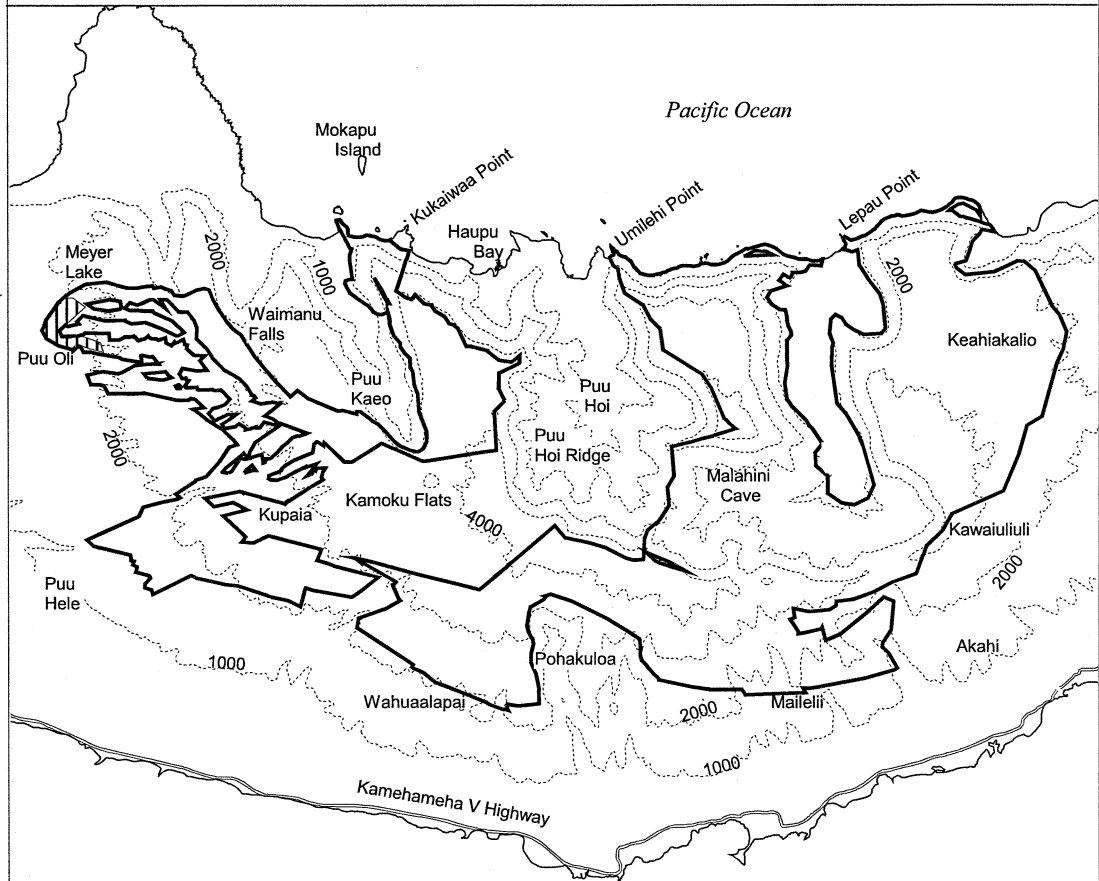

Map 41 Unit 6 - *Flueggea neowawraea-a*

Critical Habitat Unit 6

Critical Habitat for
Flueggea neowawraea-a

Elevation (1,000-ft. contours)

Major Road

Coastline

0 1 2 Miles

0 1 2 Kilometers