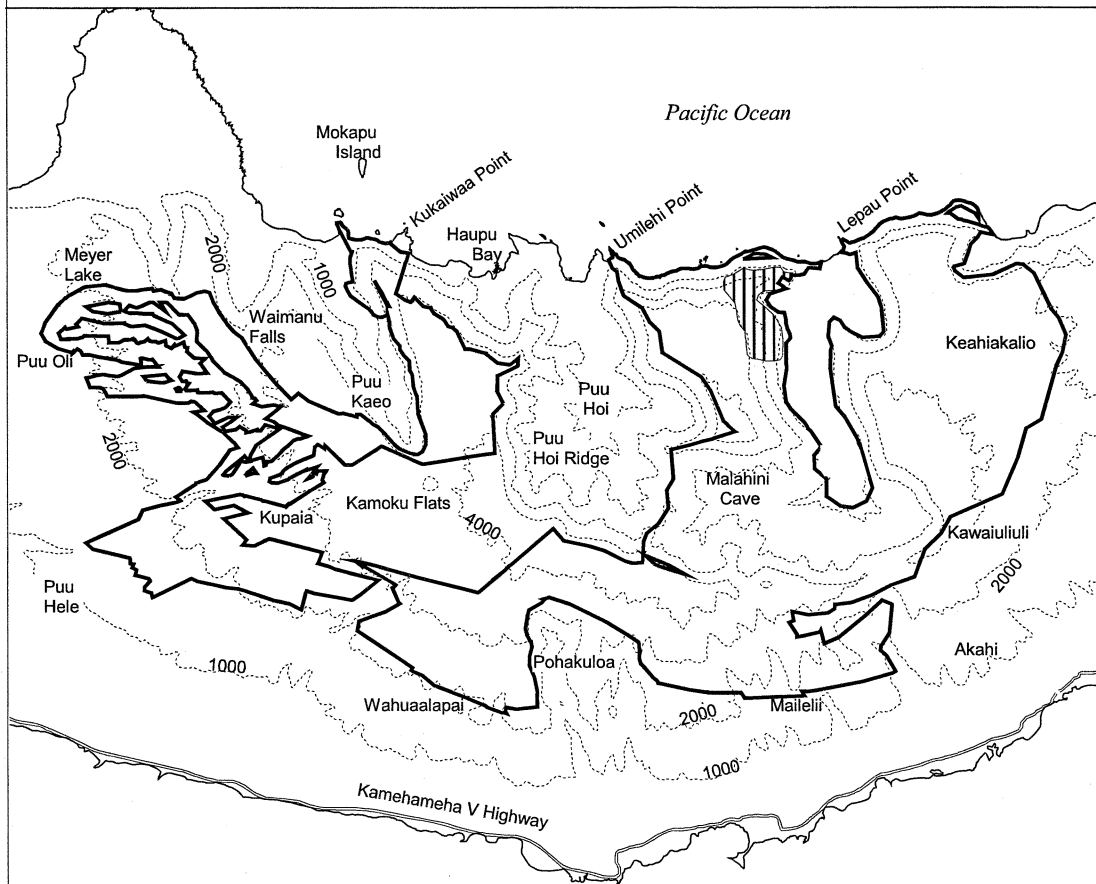

Map 42 Unit 6 - *Hesperomannia arborescens-a*

Critical Habitat Unit 6

Critical Habitat for
Hesperomannia arborescens-a

Elevation (1,000-ft. contours)

Major Road

Coastline

0 1 2 Miles

0 1 2 Kilometers