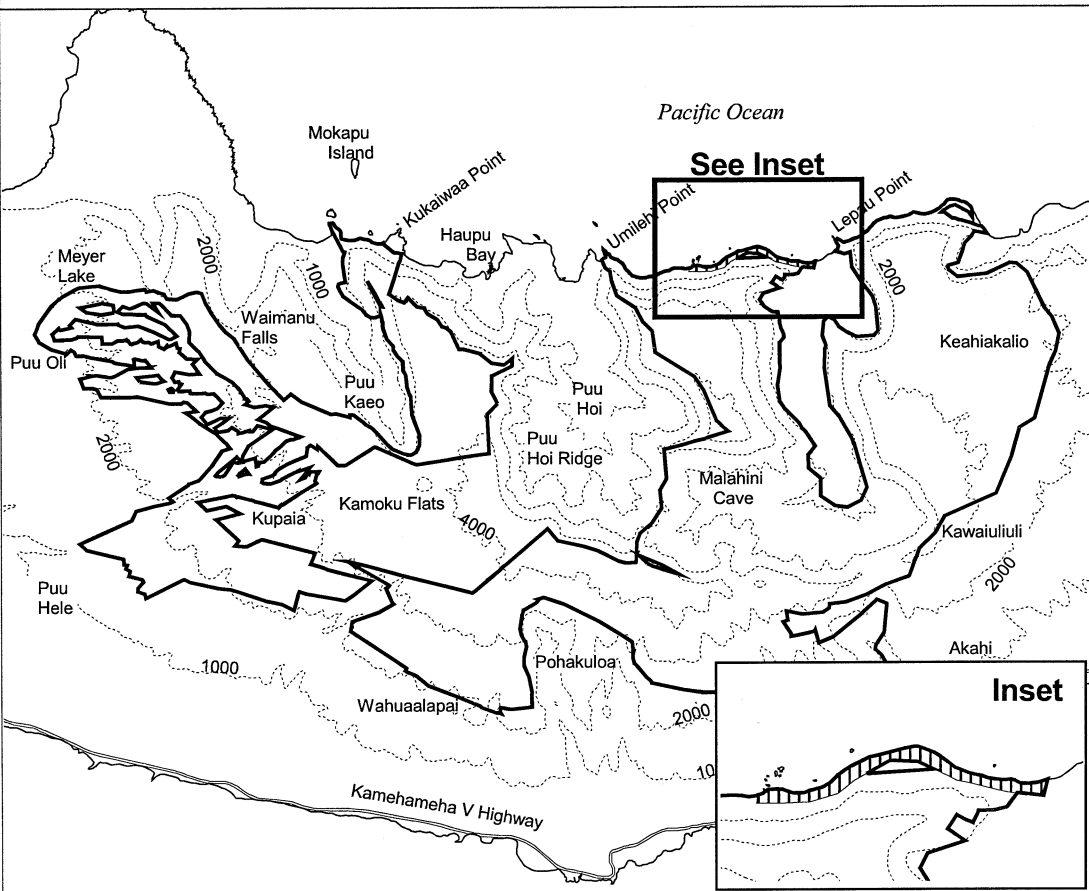

Map 47 Unit 6 - *Ischaemum byrone-a*

 Critical Habitat Unit 6

 Critical Habitat for
Ischaemum byrone-a

 Elevation (1,000-ft. contours)

 Major Road

 Coastline

0 1 2 Miles

0 1 2 Kilometers