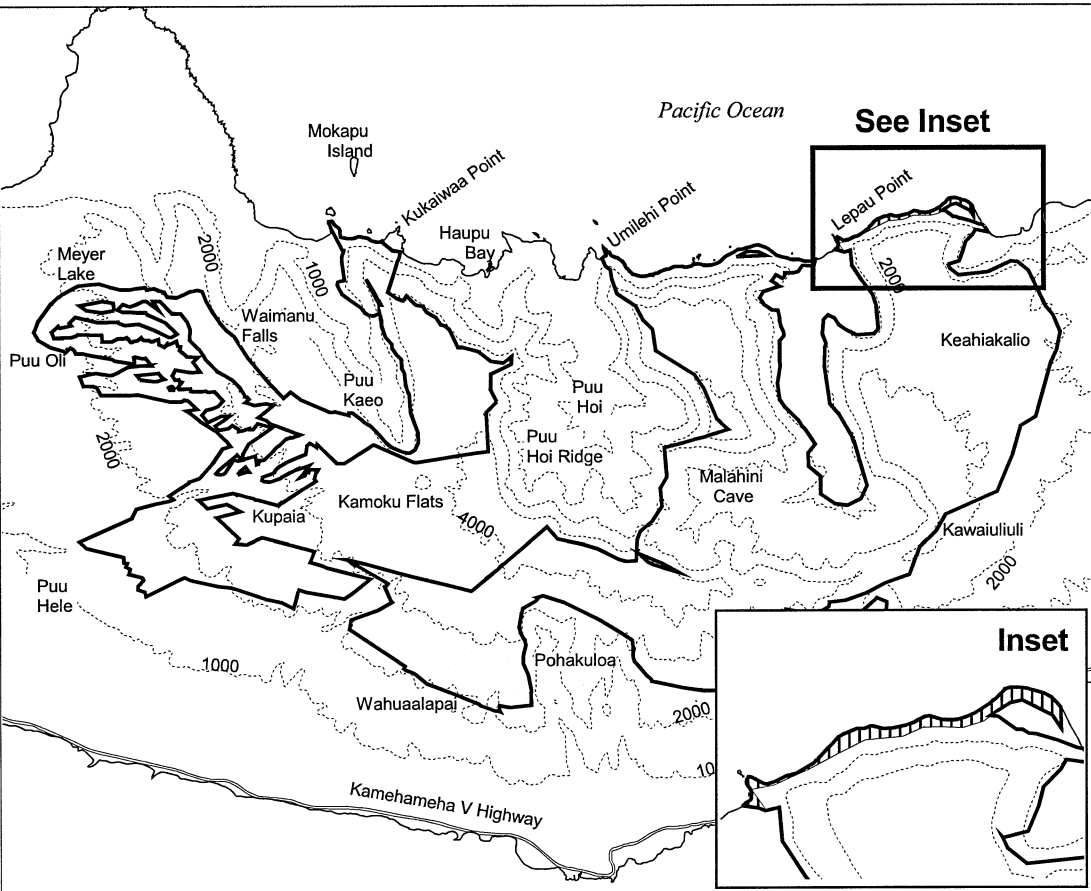

Map 48 Unit 6 - *Ischaemum byrone-b*

-  Critical Habitat Unit 6
-  Critical Habitat for *Ischaemum byrone-b*
-  Elevation (1,000-ft. contours)
-  Major Road
-  Coastline

0 1 2 Miles

0 1 2 Kilometers