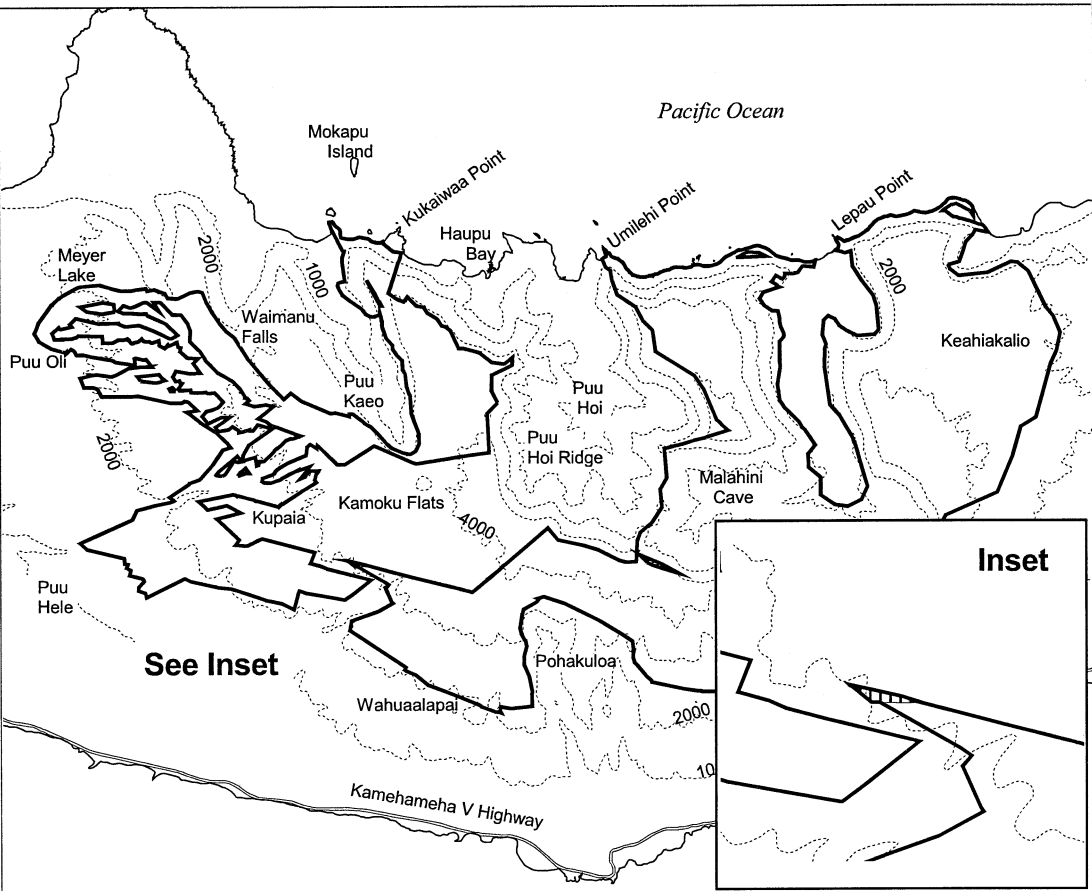

# Map 50 Unit 6 - *Labordia triflora-b*

See Inset

-  Critical Habitat Unit 6
-  Critical Habitat for *Labordia triflora-b*
-  Elevation (1,000-ft. contours)
-  Major Road
-  Coastline