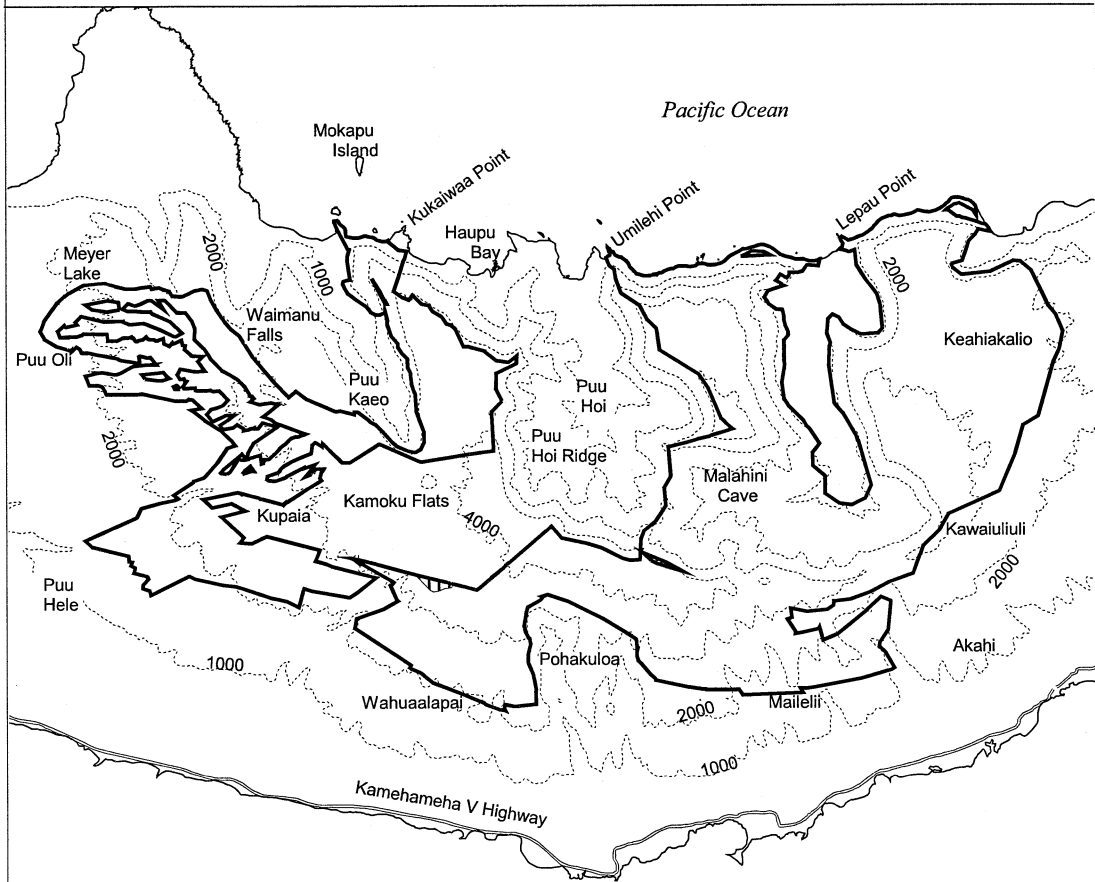

Map 51 Unit 6 - *Labordia triflora-c*

-  Critical Habitat Unit 6
-  Critical Habitat for *Labordia triflora-c*
-  Elevation (1,000-ft. contours)
-  Major Road
-  Coastline

0 1 2 Miles

0 1 2 Kilometers