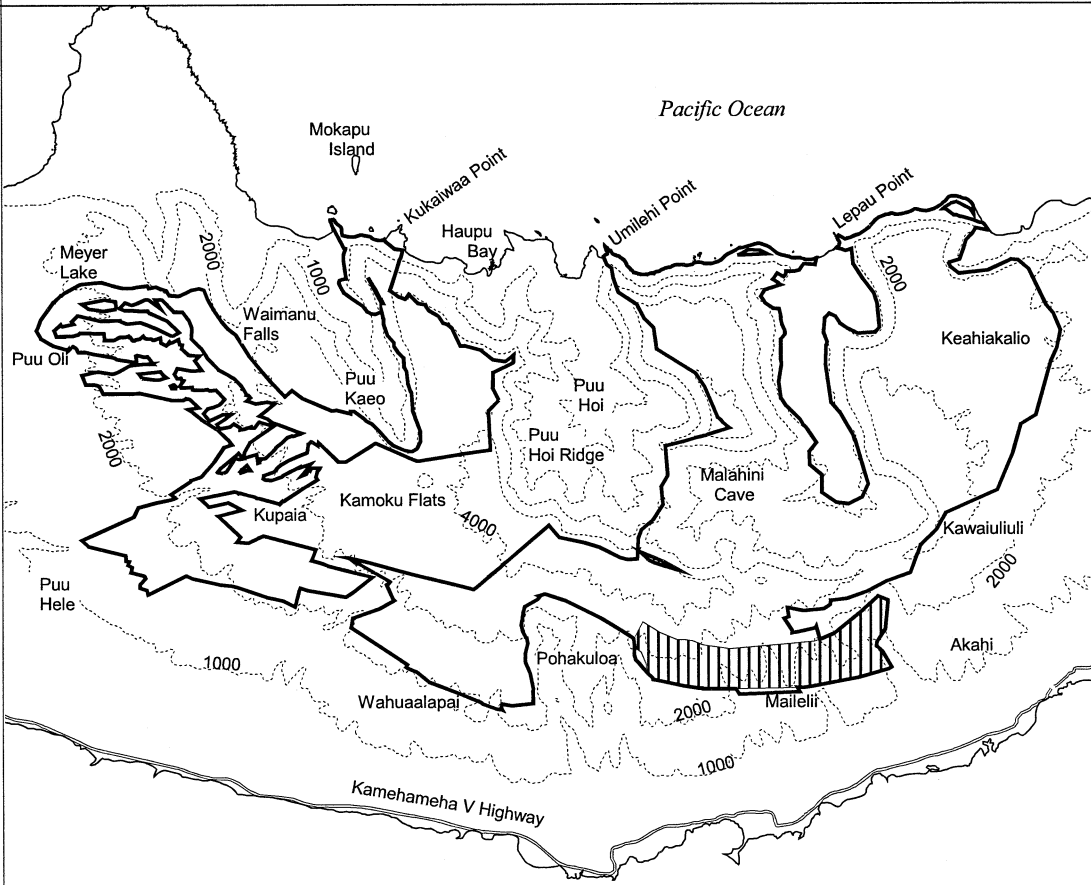

Map 52 Unit 6 - *Labordia triflora-d*

 Critical Habitat Unit 6

 Critical Habitat for *Labordia triflora-d*

 Elevation (1,000-ft. contours)

 Major Road

 Coastline

0 1 2 Miles

0 1 2 Kilometers