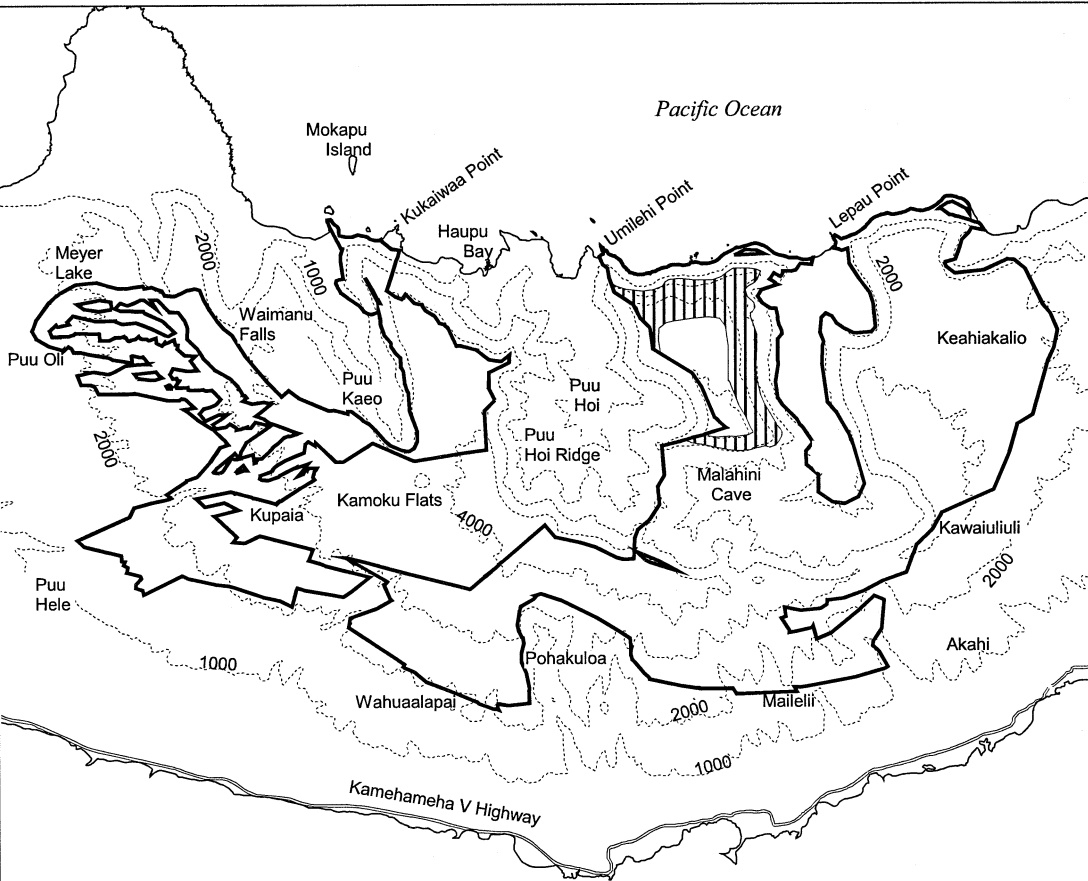

# Map 55 Unit 6 - *Lysimachia maxima-c*

Critical Habitat Unit 6

Critical Habitat for  
*Lysimachia maxima-c*

Elevation (1,000-ft. contours)

Major Road

Coastline

0 1 2 Miles

0 1 2 Kilometers