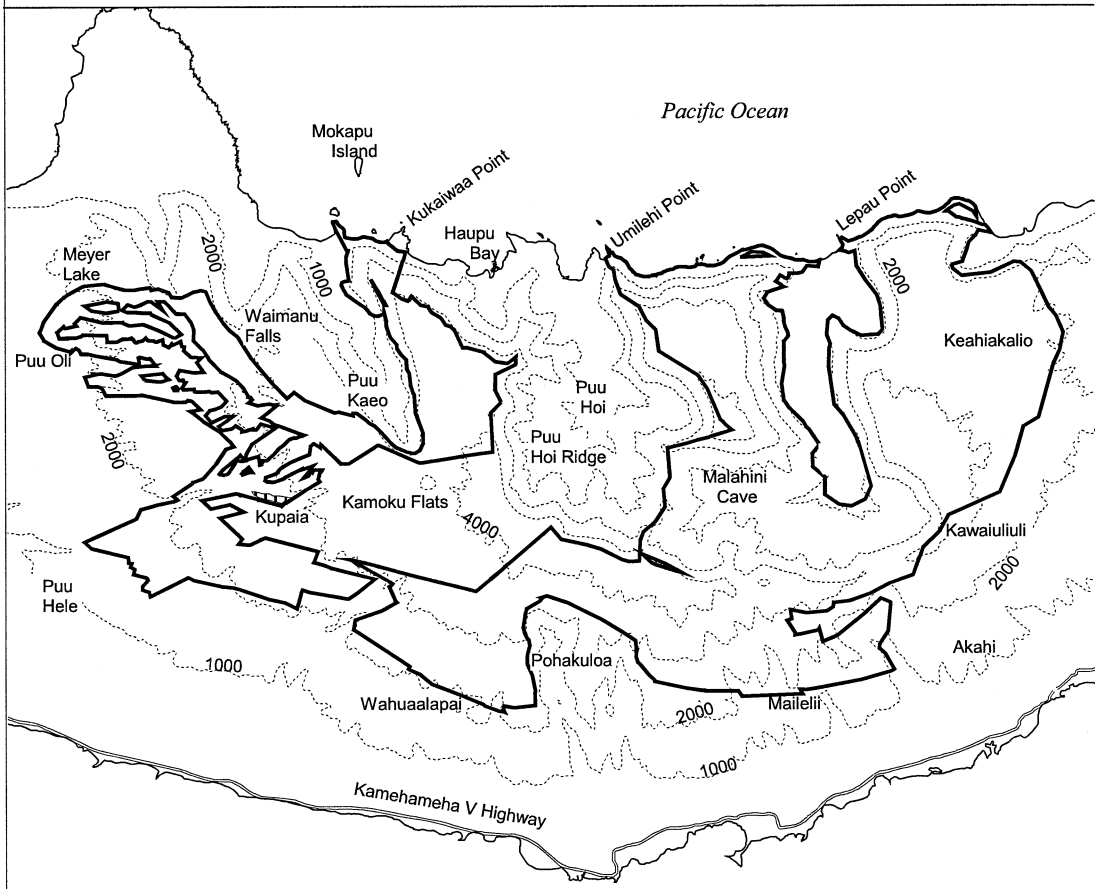

# Map 56 Unit 6 - *Mariscus fauriei-a*

 Critical Habitat Unit 6

 Critical Habitat for *Mariscus fauriei-a*

 Elevation (1,000-ft. contours)

 Major Road

 Coastline

0 1 2 Miles

0 1 2 Kilometers