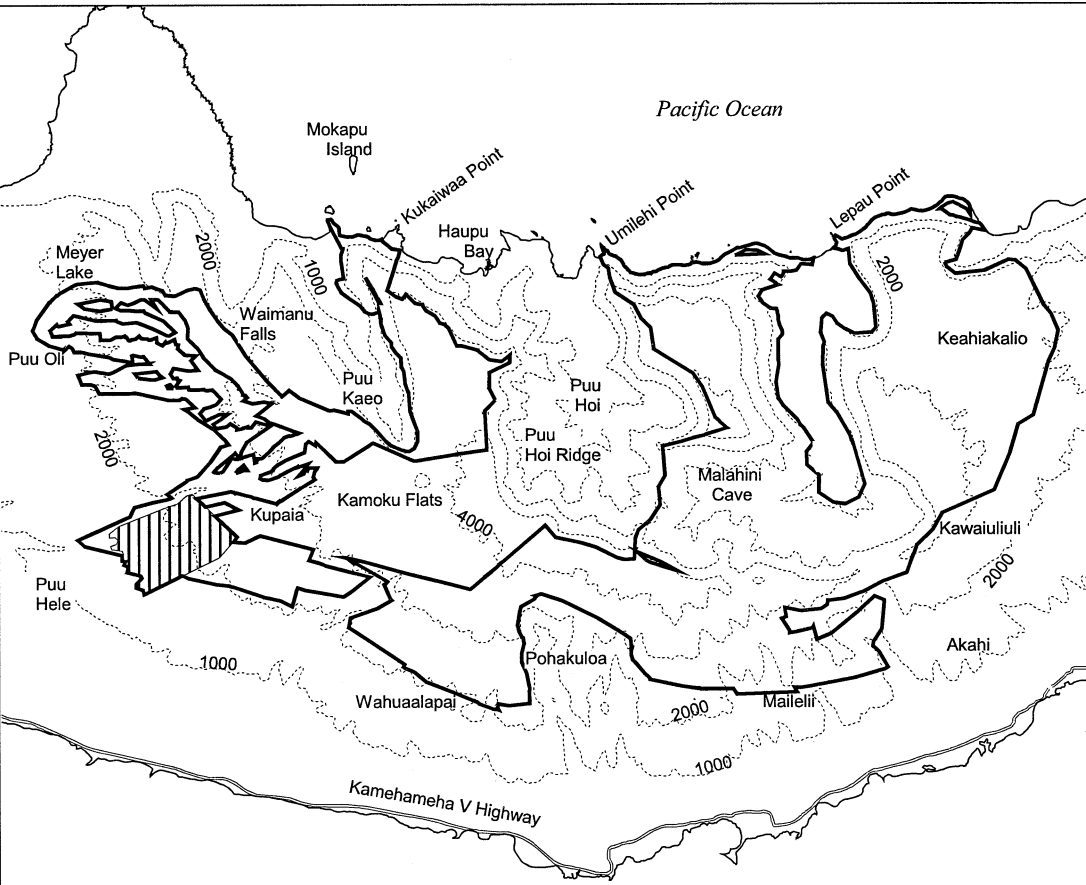

Map 57 Unit 6 - *Mariscus fauriei-b*

 Critical Habitat Unit 6

 Critical Habitat for *Mariscus fauriei-b*

 Elevation (1,000-ft. contours)

 Major Road

 Coastline

0 1 2 Miles

0 1 2 Kilometers